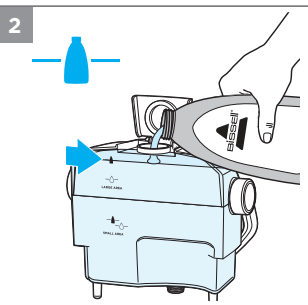

## SPOTCLEAN® HYDROSTEAM™

MODELS 3689N, 3697N, 3700N

.....3

.....4

.....6

.....7

Spot & Stain, Pet Stain & Odour, Natural Pet Spot & Stain, Spot & Stain Pro Oxy, Oxygen Boost

6