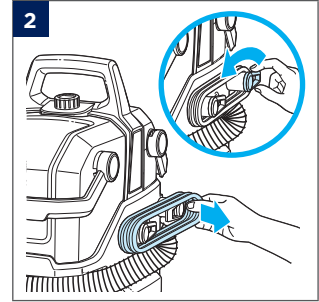

## SPOTCLEAN® HYDROSTEAM™

MODELS 3689N, 3697N, 3700N

.....3

.....4

.....6

.....7

Spot & Stain, Pet Stain & Odour, Natural Pet Spot & Stain, Spot & Stain Pro Oxy, Oxygen Boost

6