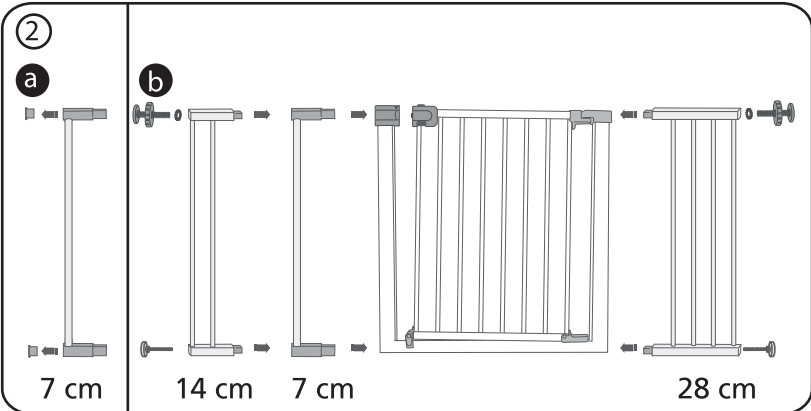

Easy Close Metal
Secure Tech Metal
Quick Close+ - Quick close ST
Auto close - Flat Step
Essential Metal gate

014020024G