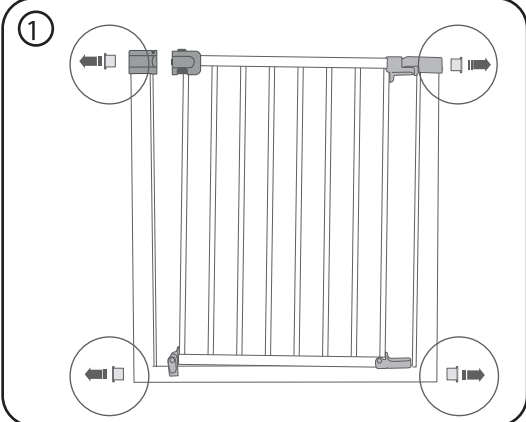

Easy Close Metal
Secure Tech Metal
Quick Close+ - Quick close ST
Auto close - Flat Step
Essential Metal gate

014020024G