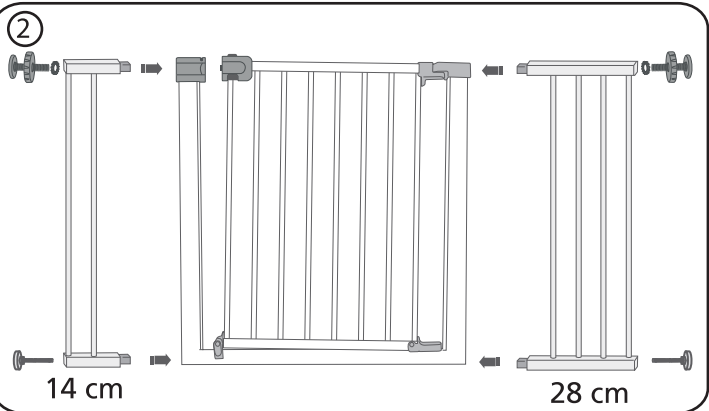

Easy Close Metal
Secure Tech Metal
Quick Close+ - Quick close ST
Auto close - Flat Step
Essential Metal gate

014020024G