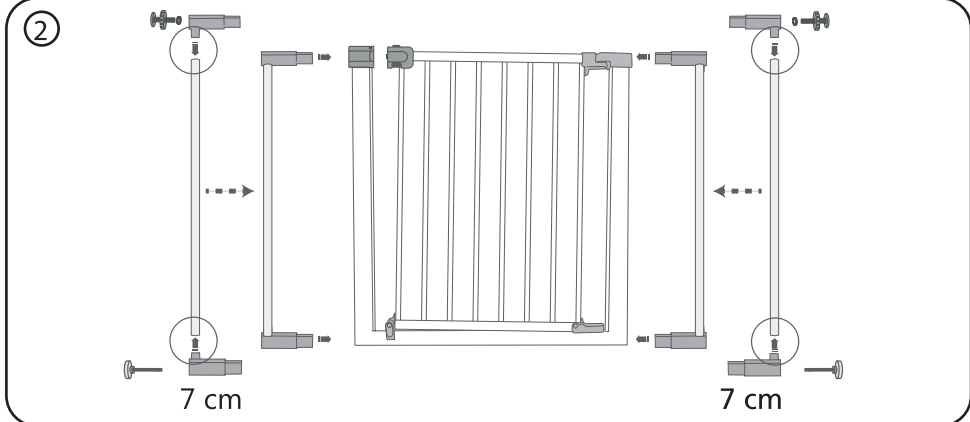

Easy Close Metal
Secure Tech Metal
Quick Close+ - Quick close ST
Auto close - Flat Step
Essential Metal gate

014020024G