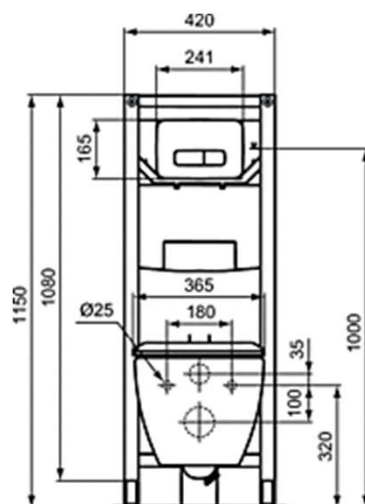

Code article : R0492V3

Ideal Standard

IDEALMOOD PACK WC SUSPENDU AQUABLADE®

Bâti-support Prosys 120 universel autoportant blanc

- Charge jusqu'à 400 Kg
- Résistant à la corrosion et aux rayures
- Réglage de la hauteur de 0 à 200 mm
- Double chasse 3/6L, déclenchement mécanique
- Mécanisme de chasse Smartvalve à remplissage différé
- Plaque Oleas M3 noire mat

Cuvette Idealmood

- Technologie de chasse Aquablade® : hygiénique, silencieuse , performante
- Cuvette en céramique carénée noire mat , fixations cachées
- Abattant fin frein de chute déclinable, fixation par le dessus noir mat

Finitions*

V3 = Noir mat

FINITIONS*