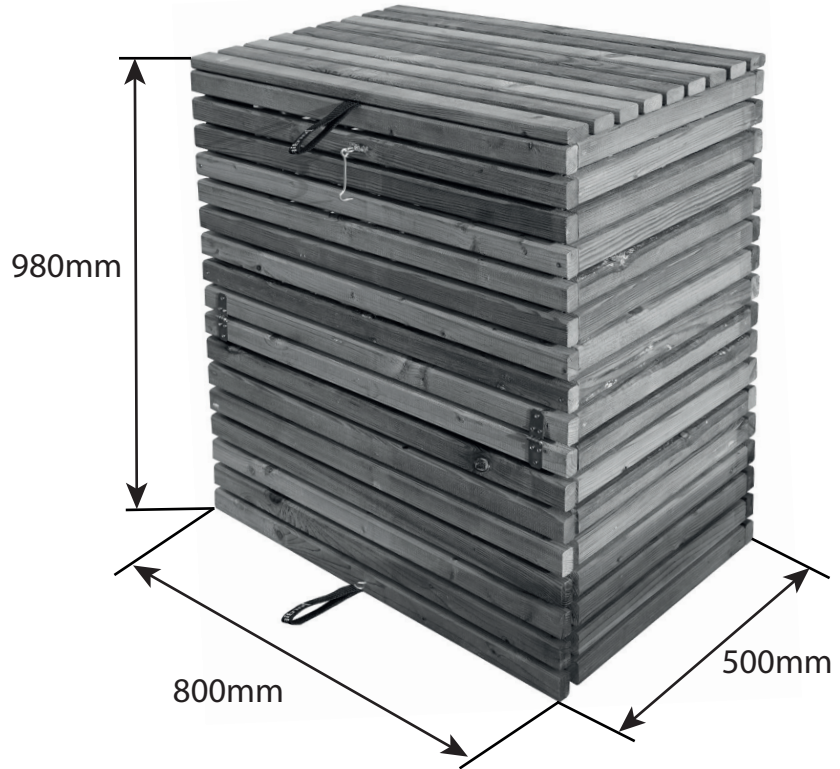

Composteur

Réf 2673

1		800x957x50	x1
2		450x957x50	x2
3		800x501x50	x1
4		800x444x50	x1
5		800x500x50	x1
6		12x32x240	x2

A		Ø4x45 mm	x14
B		Ø4x20 mm	x30
C		Ø4x35 mm	x2
E			x2
F			x2
G			x1
H			x1
I			x2

3.

5

2x F

14x B

4.

2x C

2x 6

30mm

5.