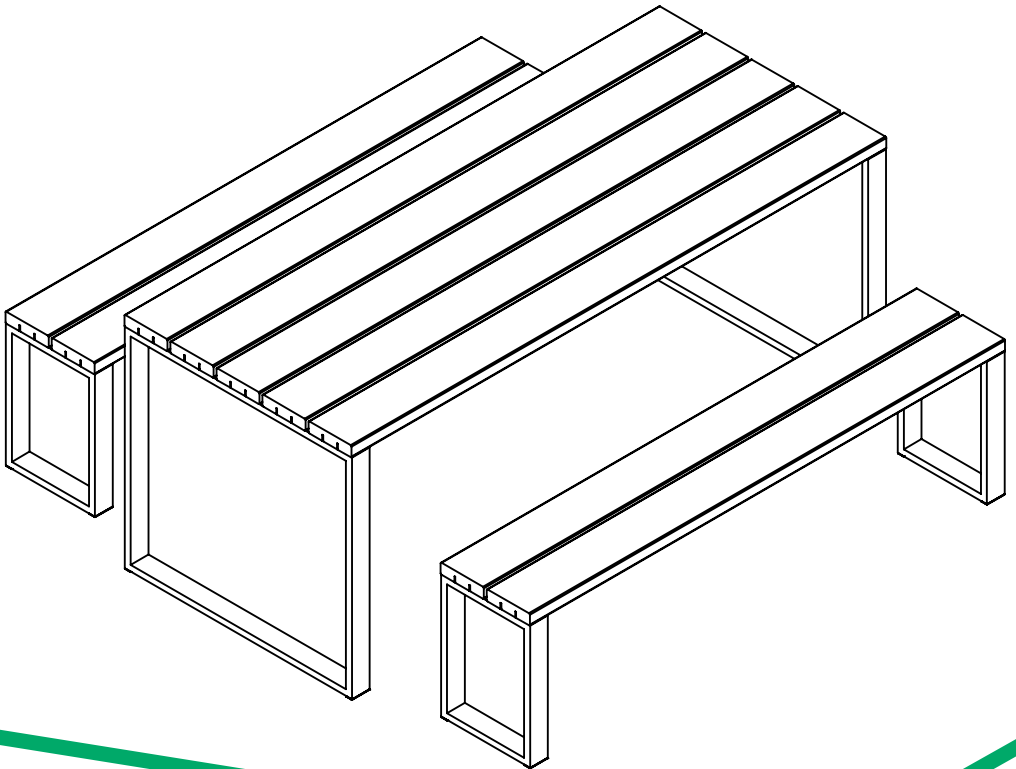

Ref.004040

Vers.3

Table Blakea

forest-style
ENJOY YOUR GARDEN

Embout fourni

Screwdriver bit provided

x2

00:30

x2

D

x4

E

x36

1/2

A x1
D x2
E x8

2/2