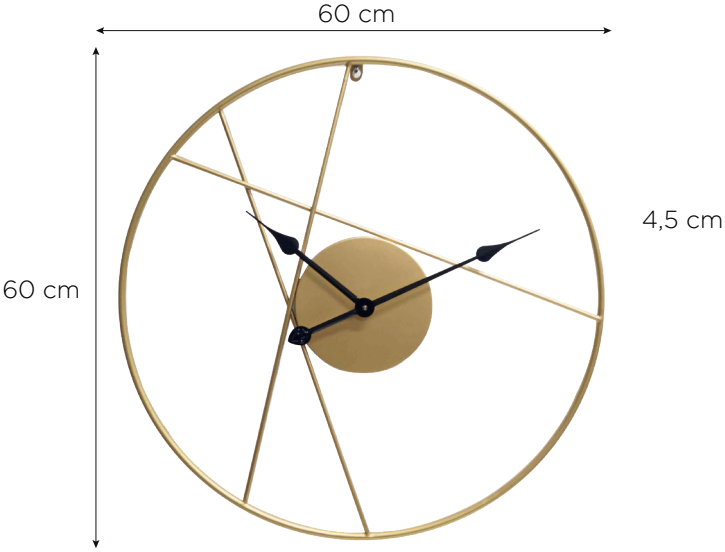

CLOCK

60x4,5x60cm

PACKAGING

BARCODE STICKER

BARCODE STICKER (3,5x5 cm)