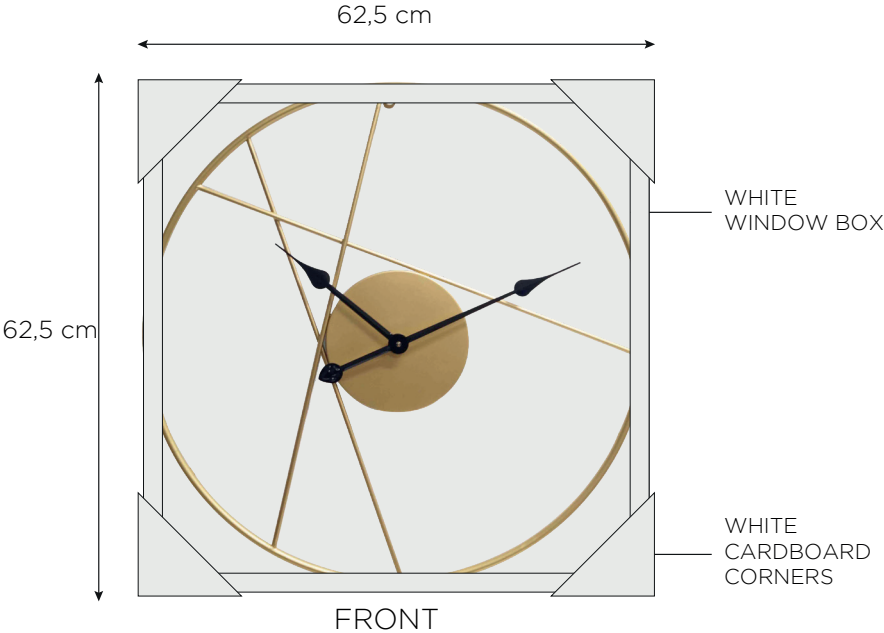

CLOCK

60x4,5x60cm

PACKAGING

BARCODE STICKER

BARCODE STICKER (3,5x5 cm)