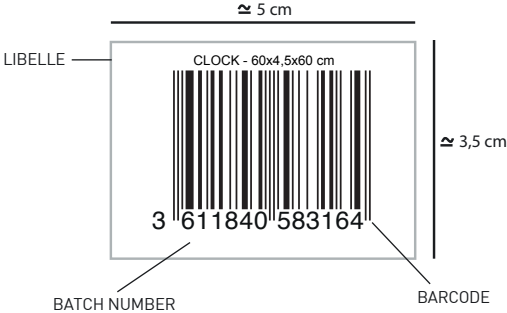

CLOCK

60x4,5x60cm

PACKAGING

BARCODE STICKER

BARCODE STICKER (3,5x5 cm)