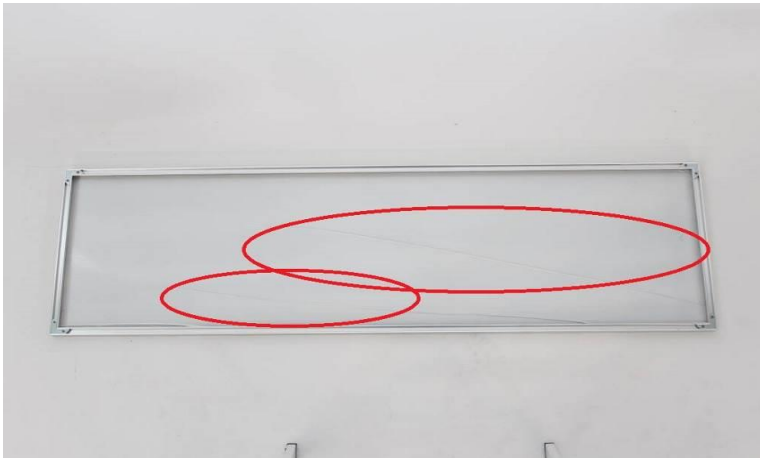

DESIGNATION MIROIR ALYA NOIR MAT 50X150X5 CM

SIZE 50X150X5 CM
WEIGHT IN KG 6,400
COMPOSITION ALUMINIUM+VERRE

FINISHING no stains on the mirrors
FINISHING MAT FINISH
FINISHING pls pay attention about the film at the back of the mirror
not any folding on the film

FIXING ATTACH pls put 4 fixing attach at the back to be hung horizontally and vertically

PACKAGING
COLOR LABEL

PLS USE ORNAMI PDF TO MAKE COLOR LABEL

pls stick it front side right top corner SIZE 13X13 CM