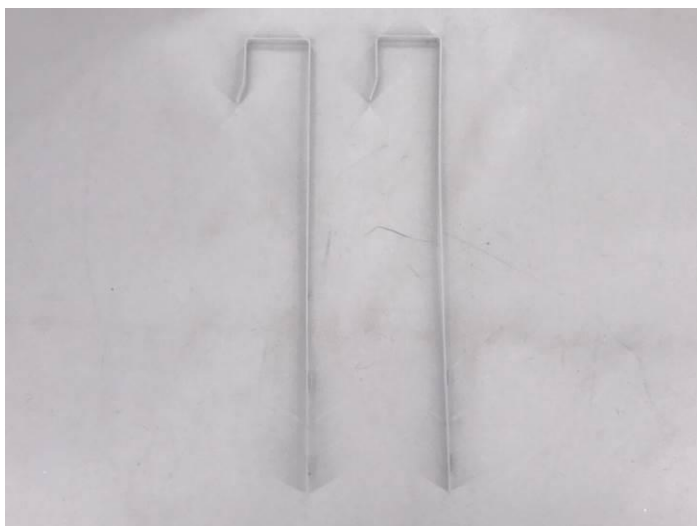

## DOOR MIRROR SILVER COLOR

**Mirror Size:** 30x120 cm

**Total size:** 34x124x1.5 cm

**Frame:** 2.5 cm

**Size with packaging:** 35X130X1.5 cm

**Composition** = PS+cardboard at the backside

**Finishing:** Pls pay attention to the quality of the hooks: hooks have to enter correctly inside the holes forecast for it. (hooks must be strong enough and not torn)

Pls confirm this problem will be avoided during mass production.

Pls send someone of your QC office during the mass production to check all is OK and quality is good.

**Hooks:** Pls put white hooks for silver color mirror

**Packing:** color headcard (size 35x6.5x1.8 cm) + 4 GREY color corners (same as the background of our artwork) + shrink. Pls make headercard in matt printing finish.

Pls stick barcode below at the back of the headcard on the white part – pls stick it right Size 6x4 cm