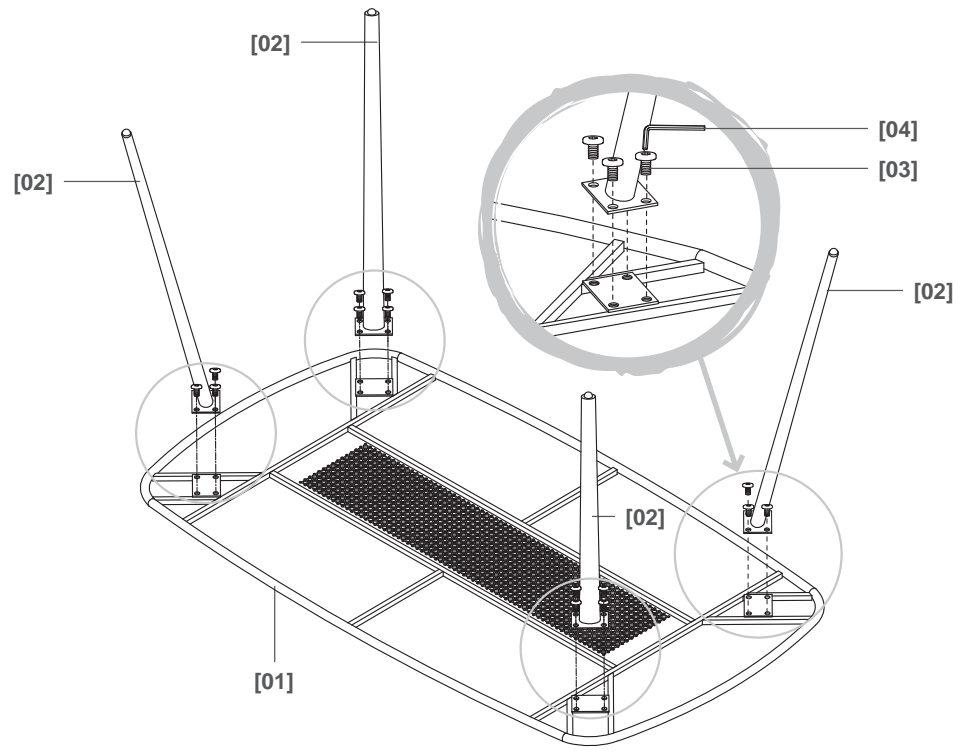

EN Assembly
RUS Сборка
PT Montagem

FR Assemblage
RO Asamblare
TR Montaj

PL Montaż
ES Montaje

01

[01] x 1

[02] x 4

[03] x 16

[04] x 1