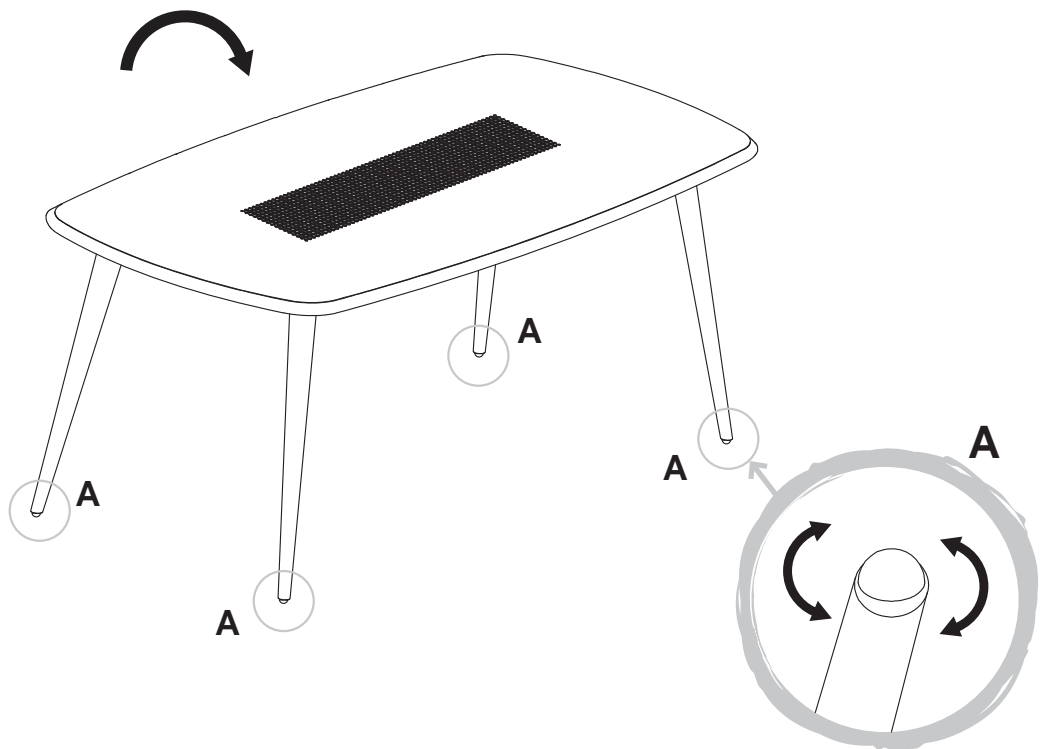

EN Assembly
RUS Сборка
PT Montagem

FR Assemblage
RO Asamblare
TR Montaj

PL Montaż
ES Montaje

01

[01] x 1

[02] x 4

[03] x 16

[04] x 1

02