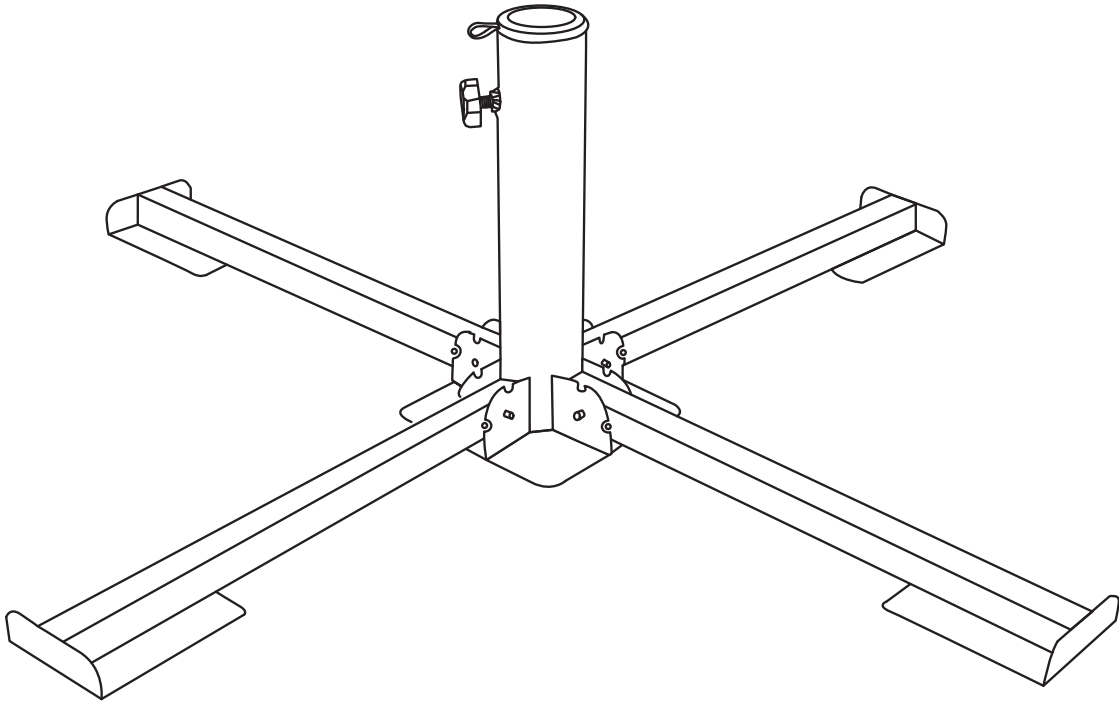

EAN: 3663602723639

Rioni

V11017