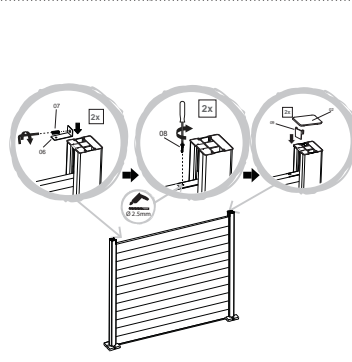

blooma

01

02

- EN Assembly
- FR Montage
- DE Montage
- IT Montaz
- TR Asamblare
- RU Курulum

- EN Assemblage
- FR C60pka
- DE Montage
- IT Montagem

03

04

05a

05b

06

EN

Getting Started

Before you begin

Safety

In more detail

The 6 golden rules for maintenance

Warranty

FR

Pour bien commencer

Avant de commencer

Sécurité

Et dans le détail

Les 6 règles d'or pour l'entretien

Garantie