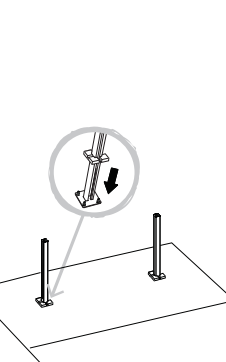

- EN Assembly
- FR Montage
- DE Montage
- IT Montaz
- TR Asamblare
- RU Курulum

- EN Assemblage
- FR C60pka
- DE Montage
- IT Montagem

03

04