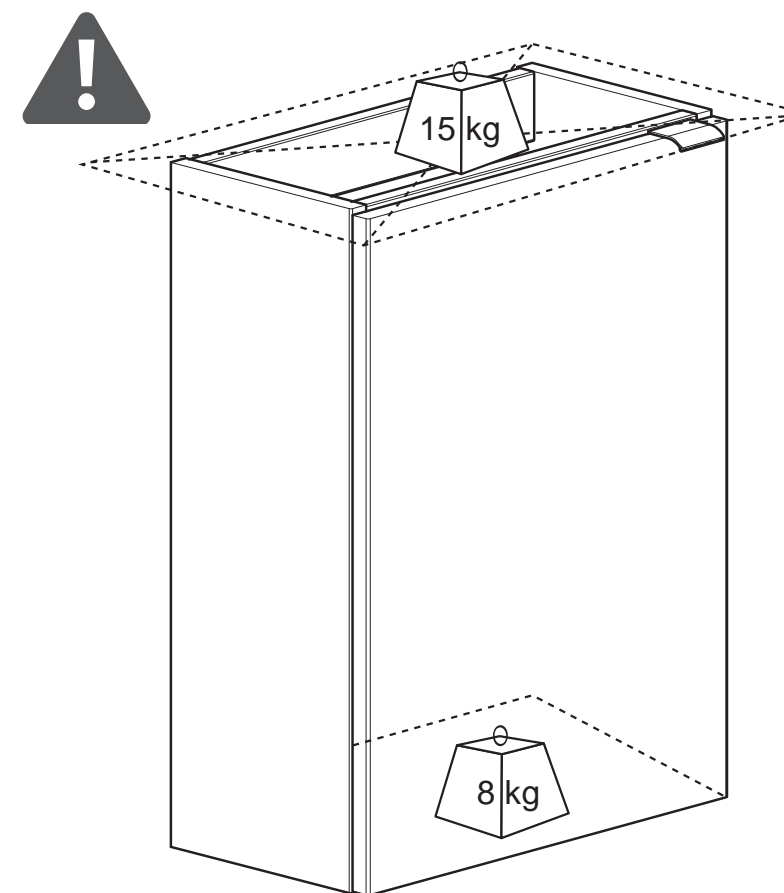

15

[L] x1

[K] x2

[D] x1

12

17

[O] x1

13

16

18