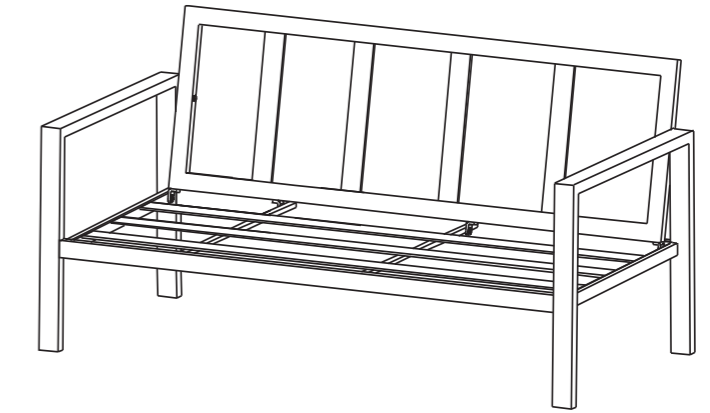

01

02

03

04

05

06

07

08

09

3663602936688
3663602937326

Jaz

V10916

EN**Safety**

- For domestic use only.
- Always use on firm level ground.
- Periodic structural checks of this product should be undertaken, do not use if you have any doubts about its fitness for purpose.
- Do not stand on the seat.
- Do not sit on the armrest.
- Do not sit or stand on the tabletop.
- Do not let children play with this product.
- This product must be set up by a competent adult.
- Maximum load per seat: **110 kg**.