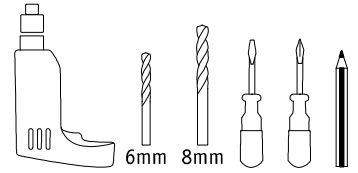

www.paulmann.com

Art.-Nr.: 941.45
(+MA 326) PDG 05/16

1x(80W)

5x

1x(10m)

2x(0.5m)

6mm 8mm

incl.