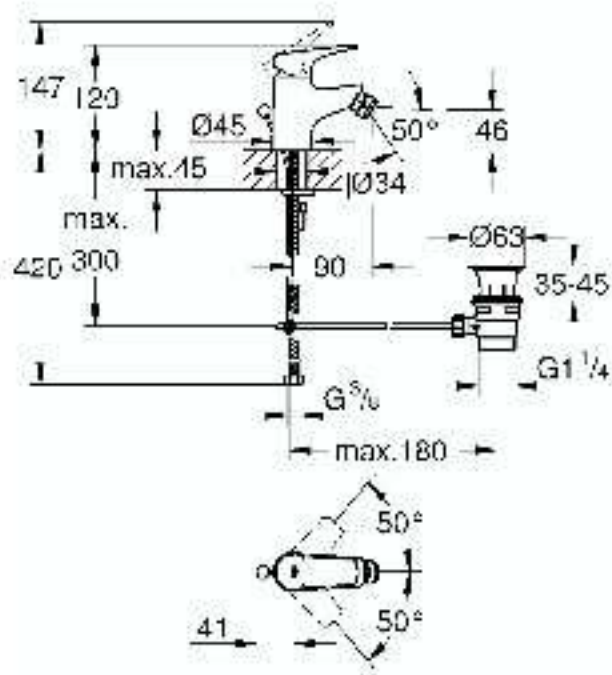

STARTFLOW

DESIGN + ENGINEERING
GROHE GERMANY
89.0713.131/ÄM 243570/1 2.18

www.grohe.com

Pure Freude
an Wasser

GROHE

23 769

23 770

23 809