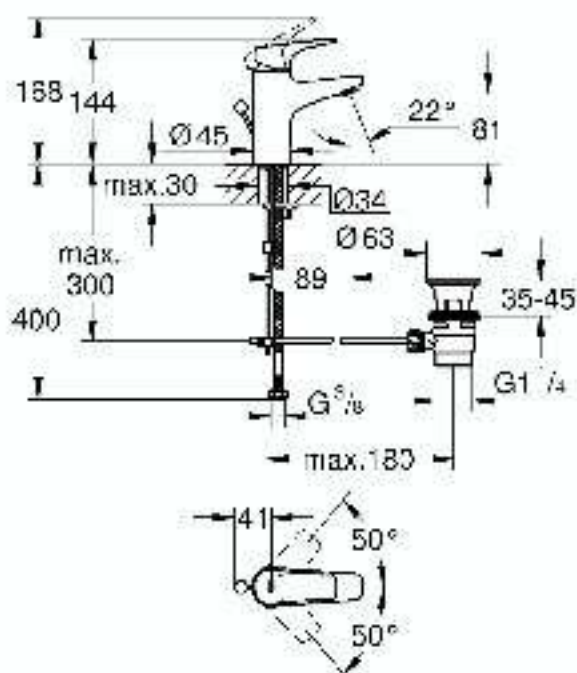

STARTFLOW

DESIGN + ENGINEERING
GROHE GERMANY
89.0713.131/ÄM 243570/1 2.18

www.grohe.com

Pure Freude
an Wasser

GROHE

23 769

23 770

23 809