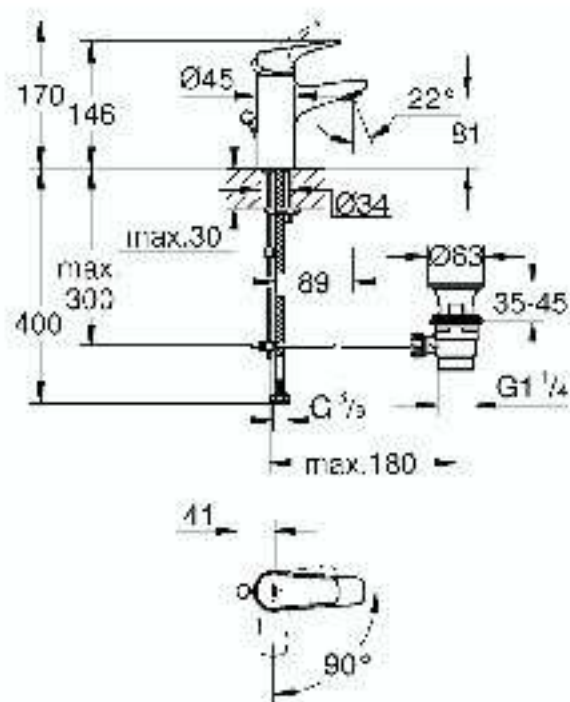

STARTFLOW

DESIGN + ENGINEERING
GROHE GERMANY
89.0713.131/ÄM 243570/1 2.18

www.grohe.com

Pure Freude
an Wasser

GROHE

23 769

23 770

23 809