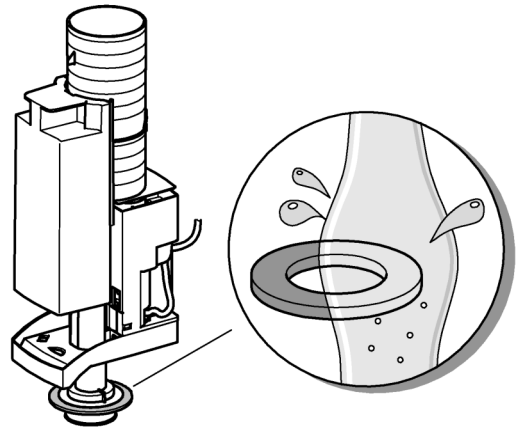

2

i

		X	Y	
	   		78 mm	75 mm
	   		70 mm	75 mm

A series of 20 horizontal lines for writing, spaced evenly down the page.

Pure Freude
an Wasser

GROHE

D

+49 571 39 89 333
service.de@grohe.com