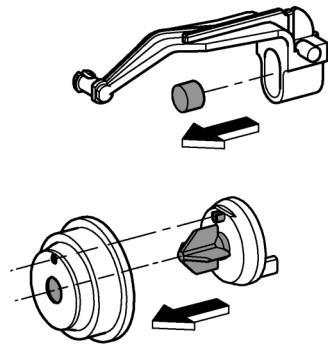

SERVICE

1

3

2

4

5

SERVICE 

1

2

i

		X	Y	
	   		78 mm	75 mm
	   		70 mm	75 mm

A series of 20 horizontal lines for writing, spaced evenly down the page.

Pure Freude
an Wasser

GROHE

D

+49 571 39 89 333
service.de@grohe.com