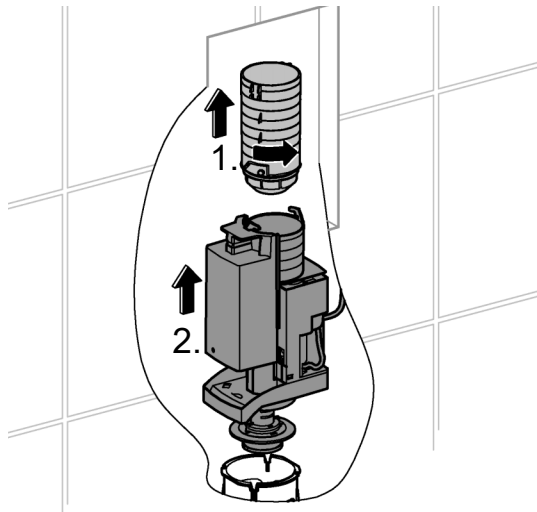

2

i

		X	Y	
	   		78 mm	75 mm
	   		70 mm	75 mm

A series of 20 horizontal lines for writing, spaced evenly down the page.

Pure Freude
an Wasser

GROHE

D

+49 571 39 89 333
service.de@grohe.com