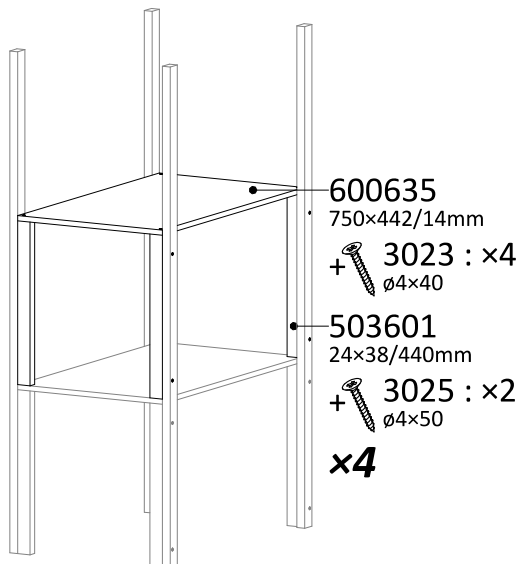

16×

503587 : ×16
16×110/634mm

502249 : ×16
16×110/1360mm

1  3023 /  : 4×16 = 64 
ø4×40

2  3013 /  : 4×16 = 64 
ø3,5×30

+ 3013 : x4
ø3,5x30

9

10

800030 : 4,50m

[FR] non include

3810 : x56
15mm

11

12

420207 ←
650x1680mm

420208 →
650x1680mm

2163
+ 3013 : x2
ø3,5x30

x6

500818
12x50/1680mm

+ 3012 : x5
ø3,5x25

13 b

2081 : x3

3014 : x7
ø3,5x35

x3

420208 →
650x1680mm

502281
15x20/1642mm

+ 3014 : x5
ø3,5x35

2013
+ 3010 : x3
ø3,5x16

15 a

600633
750x1334/14mm

500609
24x38/750mm

3023 : x7
ø4x40

15 b