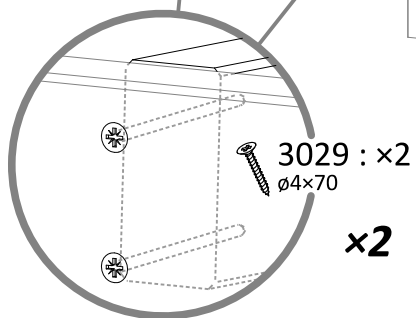

16×

503587 : ×16
16×110/634mm

502249 : ×16
16×110/1360mm

1  3023 /  : 4×16 = 64 
ø4×40

2  3013 /  : 4×16 = 64 
ø3,5×30

+ 3013 : x4
ø3,5x30

9

10

800030 : 4,50m

[FR] non include

3810 : x56
15mm

11

12

420207 ←
650x1680mm

420208 →
650x1680mm

2163
+ 3013 : x2
ø3,5x30

x6

500818
12x50/1680mm

+ 3012 : x5
ø3,5x25

13 b

2081 : x3

3014 : x7
ø3,5x35

x3

420208 →
650x1680mm