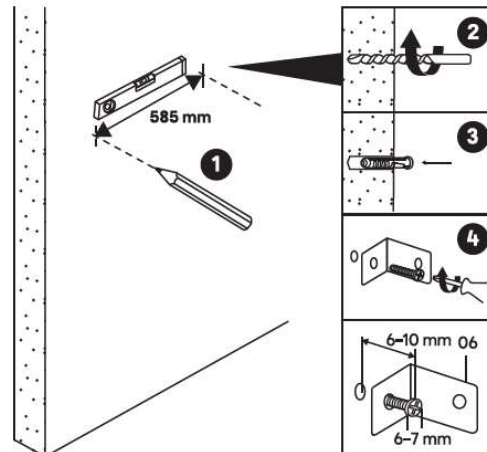

x2

EN Not included
FR Non inclus
PL Brak w zestawie
RO Neinclus

01 x8

x2

03 x2

EN Not included
FR Non inclus
PL Brak w zestawie
RO Neinclus

x2

02

x8