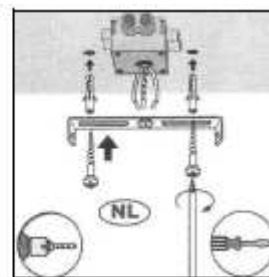

Line drawing of the item

Item number: 13408/12/12

Installation drawing

Technical details

materials used:	Metal + Aluminum
color:	Deep Satin Alu + Chrome
dimnable and how is the fixture dimmable:	
size:           Height:	140cm
Length:	
Width:	65cm
Net Weight:	5.8kg
power requirements:	220-240V~50Hz
bulb type and maximum Wattage:	G9 Max.40W
number of bulbs:	12xG9
IP degree:	IP20