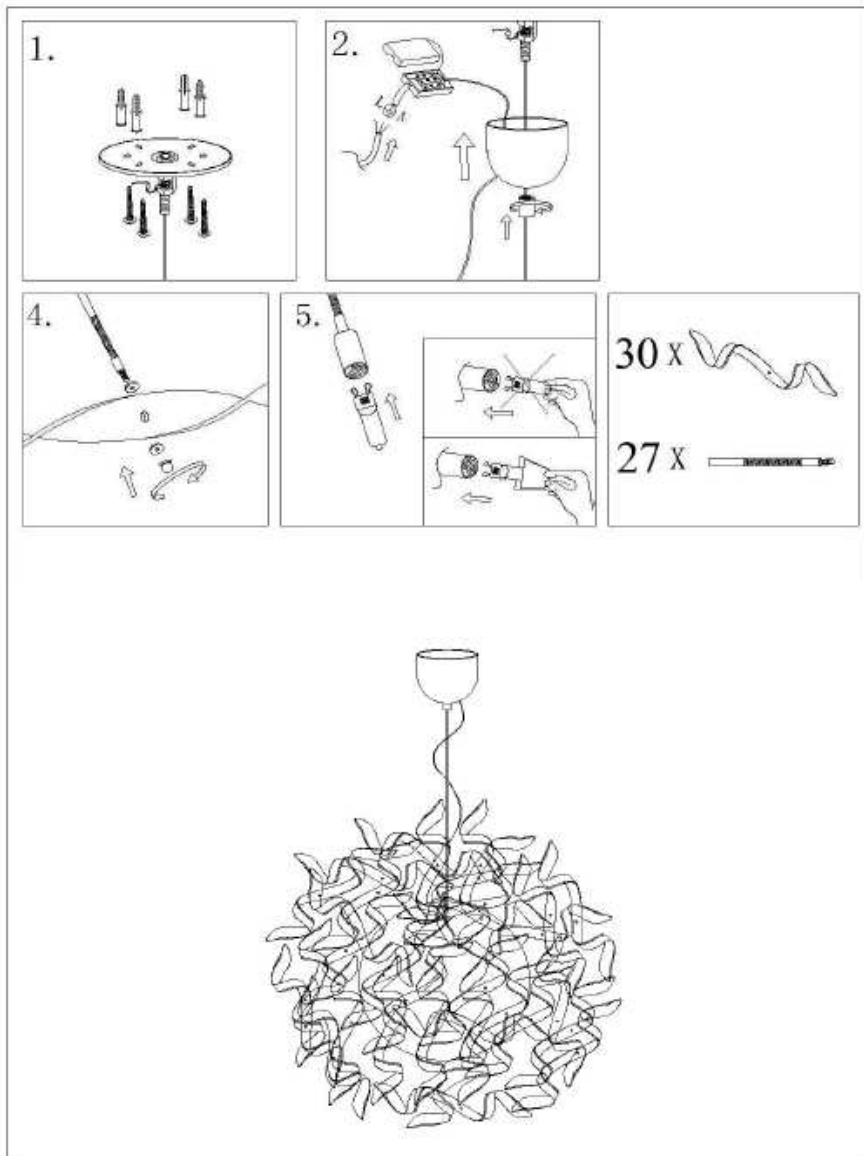

Line drawing of the item

Item number: 13408/12/12

Installation drawing

Technical details

materials used:	Metal + Aluminum
color:	Deep Satin Alu + Chrome
dimnable and how is the fixture dimmable:	
size:           Height:	140cm
Length:	
Width:	65cm
Net Weight:	5.8kg
power requirements:	220-240V~50Hz
bulb type and maximum Wattage:	G9 Max.40W
number of bulbs:	12xG9
IP degree:	IP20