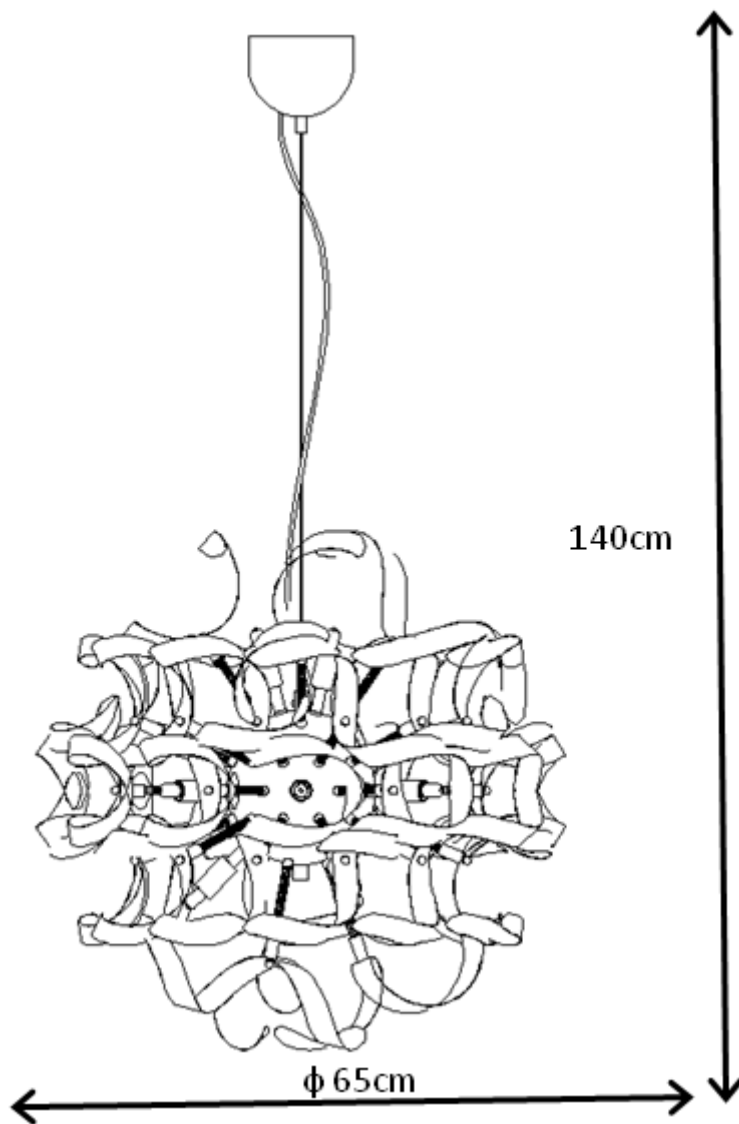

Line drawing of the item

Item number: 13408/12/12

Installation drawing

Technical details

materials used:	Metal + Aluminum
color:	Deep Satin Alu + Chrome
dimnable and how is the fixture dimmable:	
size:           Height:	140cm
Length:	
Width:	65cm
Net Weight:	5.8kg
power requirements:	220-240V~50Hz
bulb type and maximum Wattage:	G9 Max.40W
number of bulbs:	12xG9
IP degree:	IP20