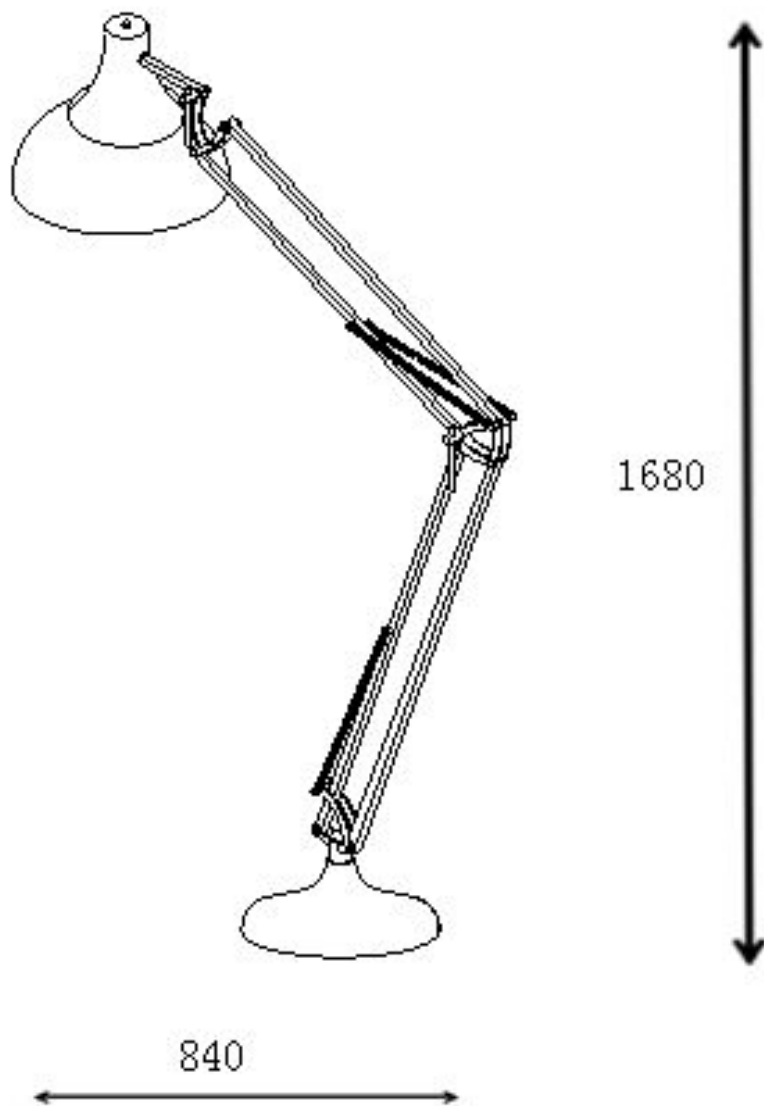

Line drawing of the item (with outline dimensions)

Item number: 30709/01/31

Installation drawing (the same as it in its instruction manual)

1

2

3

4

5

6

Technical details

materials used:	Metal
color:	White
dimnable and how is the fixture dimmable:	
size:	Height: 168cm Length: Width: 84cm Net Weight: 14.2KG
power requirements:	220V-240V~50Hz
bulb type and maximum Wattage:	E27 Max.60W
number of bulbs:	1XE27
IP degree:	IP20