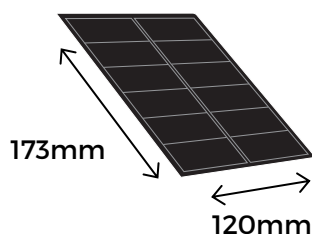

Wi-Fi

Audio
2 voies

Vision
nocturne
10m

Détection
humaine

IP65

Bluetooth

**IPCAM-
BE03-PS**

Caméra extérieure Wifi solaire sur batterie.

CMOS Sensor	1/2.8" CMOS
Resolution	3 Mega pixels
Night vision	Mode : Auto (ICR)/color/B&W Color 0.1 Lux@F2.0 Black/White 0.01 Lux@F2.0
IR distance	Night visibility up to 8m
Day/Night	Auto (ICR)/ Color / BIW
PIR Angle	10 mètres 105°
Network module	TCP/IP,HTTP,TCP,UDP,SMTP,DHCP,DNS,P2P IEEE 802.11b/g/n Wifi 2.4G
Microphone	-42dB
General	IP65 TF card 4GB-128GB and cloud storage micro SD card and cloud storage QR code/ Bluetooth/ Wifi connection AES128 DC5V,1A Android 5.0, IOS 8.0 Above
Battery	4400mAh 4 months
	Solar Panel
Minimum output power	3W
Connection	3m USB C cable