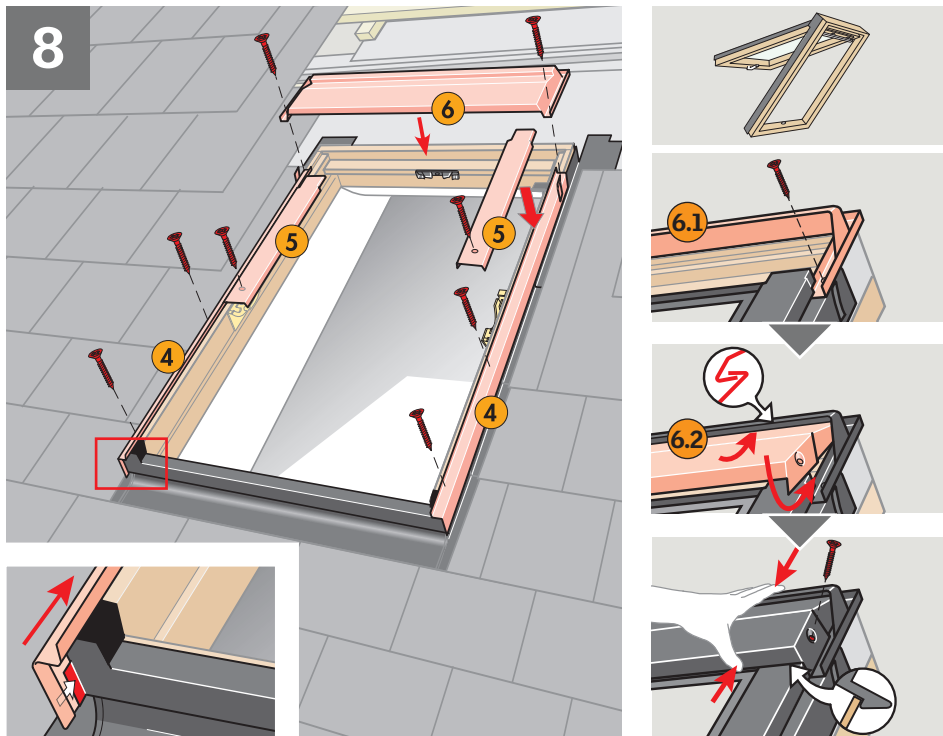

**EL**

4 VELUX

6 x 17 felter (17,333 x 7,176 mm) mellemrum 4mm.

5 VELUX

6 x 17 felter (17,333 x 7,176 mm) mellemrum 4mm.

6 VELUX

6 x 17 felter (17,333 x 7,176 mm) mellemrum 4mm.

7 VELUX

6 x 17 felter (17,333 x 7,176 mm) mellemrum 4mm.

The logo consists of the word "VELUX" in a bold, white, sans-serif font, with a registered trademark symbol (®) to its upper right. The text is centered within a solid red rectangular background.