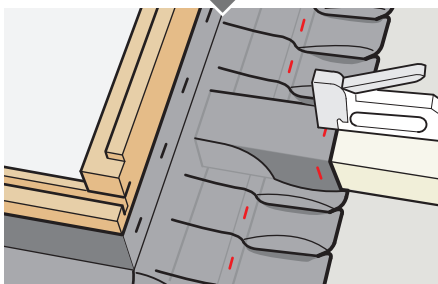

**EL**

4 VELUX

6 x 17 felter (17,333 x 7,176 mm) mellemrum 4mm.

5 VELUX

6 x 17 felter (17,333 x 7,176 mm) mellemrum 4mm.

6 VELUX

6 x 17 felter (17,333 x 7,176 mm) mellemrum 4mm.

7 VELUX

6 x 17 felter (17,333 x 7,176 mm) mellemrum 4mm.

The logo consists of the word "VELUX" in a bold, white, sans-serif font, with a registered trademark symbol (®) to its upper right. The text is centered within a solid red rectangular background.