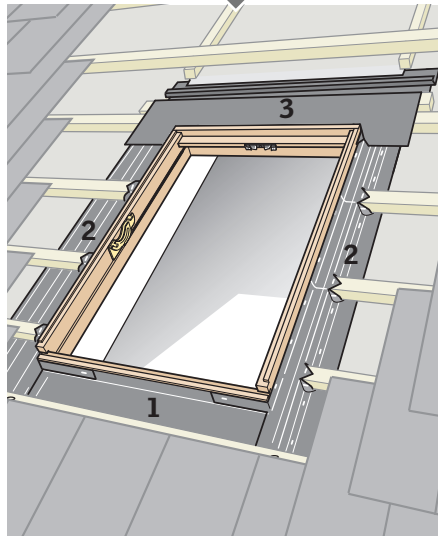

**EL**

4 VELUX

6 x 17 felter (17,333 x 7,176 mm) mellemrum 4mm.

5 VELUX

6 x 17 felter (17,333 x 7,176 mm) mellemrum 4mm.

6 VELUX

6 x 17 felter (17,333 x 7,176 mm) mellemrum 4mm.

7 VELUX

6 x 17 felter (17,333 x 7,176 mm) mellemrum 4mm.

The logo consists of the word "VELUX" in a bold, white, sans-serif font, with a registered trademark symbol (®) to its upper right. The text is centered within a solid red rectangular background.