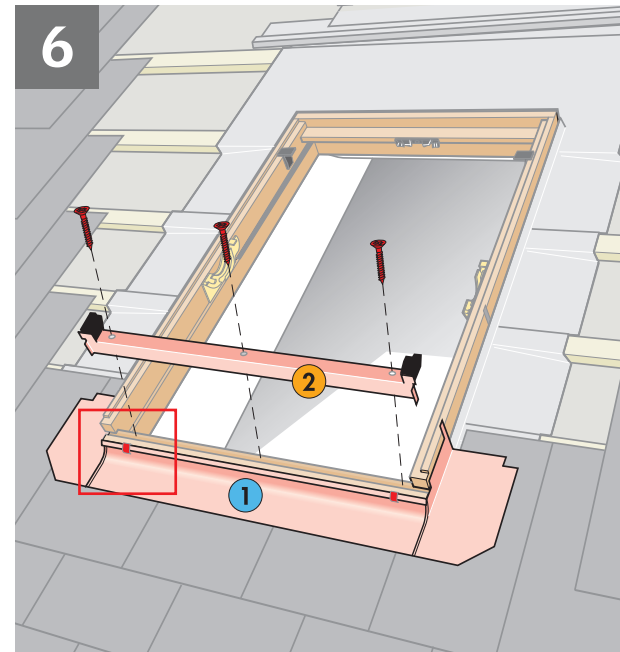

**EL**

4 VELUX

6 x 17 felter (17,333 x 7,176 mm) mellemrum 4mm.

5 VELUX

6 x 17 felter (17,333 x 7,176 mm) mellemrum 4mm.

6 VELUX

6 x 17 felter (17,333 x 7,176 mm) mellemrum 4mm.

7 VELUX

6 x 17 felter (17,333 x 7,176 mm) mellemrum 4mm.

The logo consists of the word "VELUX" in a bold, white, sans-serif font, with a registered trademark symbol (®) to its upper right. The text is centered within a solid red rectangular background.