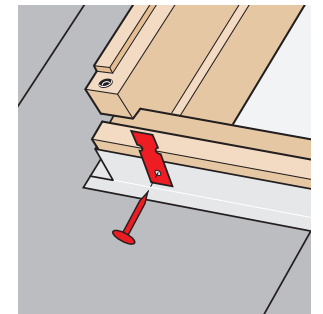

**EL**

4 VELUX

6 x 17 felter (17,333 x 7,176 mm) mellemrum 4mm.

5 VELUX

6 x 17 felter (17,333 x 7,176 mm) mellemrum 4mm.

6 VELUX

6 x 17 felter (17,333 x 7,176 mm) mellemrum 4mm.

7 VELUX

6 x 17 felter (17,333 x 7,176 mm) mellemrum 4mm.

The logo consists of the word "VELUX" in a bold, white, sans-serif font, with a registered trademark symbol (®) to its upper right. The text is centered within a solid red rectangular background.