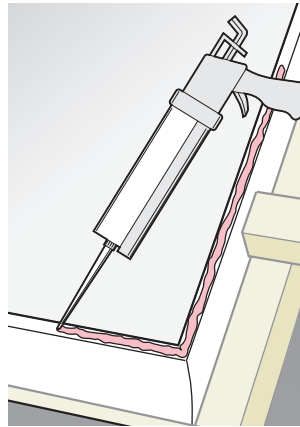

**EL**

4 VELUX

6 x 17 felter (17,333 x 7,176 mm) mellemrum 4mm.

5 VELUX

6 x 17 felter (17,333 x 7,176 mm) mellemrum 4mm.

6 VELUX

6 x 17 felter (17,333 x 7,176 mm) mellemrum 4mm.

7 VELUX

6 x 17 felter (17,333 x 7,176 mm) mellemrum 4mm.

The logo consists of the word "VELUX" in a bold, white, sans-serif font, with a registered trademark symbol (®) to its upper right. The text is centered within a solid red rectangular background.