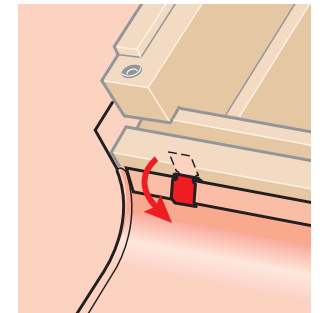

**EL**

4 VELUX

6 x 17 felter (17,333 x 7,176 mm) mellemrum 4mm.

5 VELUX

6 x 17 felter (17,333 x 7,176 mm) mellemrum 4mm.

6 VELUX

6 x 17 felter (17,333 x 7,176 mm) mellemrum 4mm.

7 VELUX

6 x 17 felter (17,333 x 7,176 mm) mellemrum 4mm.

The logo consists of the word "VELUX" in a bold, white, sans-serif font, with a registered trademark symbol (®) to its upper right. The text is centered within a solid red rectangular background.