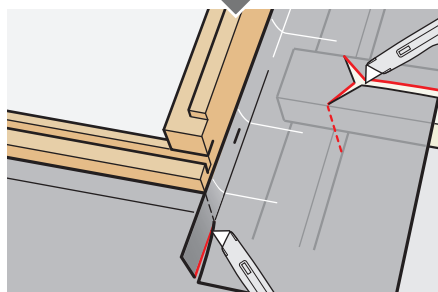

**EL**

4 VELUX

6 x 17 felter (17,333 x 7,176 mm) mellemrum 4mm.

5 VELUX

6 x 17 felter (17,333 x 7,176 mm) mellemrum 4mm.

6 VELUX

6 x 17 felter (17,333 x 7,176 mm) mellemrum 4mm.

7 VELUX

6 x 17 felter (17,333 x 7,176 mm) mellemrum 4mm.

The logo consists of the word "VELUX" in a bold, white, sans-serif font, with a registered trademark symbol (®) to its upper right. The text is centered within a solid red rectangular background.