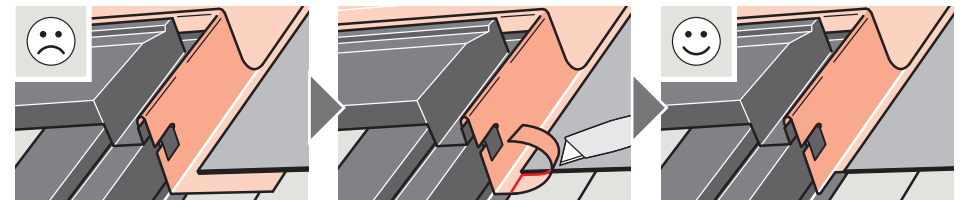

**EL**

4 VELUX

6 x 17 felter (17,333 x 7,176 mm) mellemrum 4mm.

5 VELUX

6 x 17 felter (17,333 x 7,176 mm) mellemrum 4mm.

6 VELUX

6 x 17 felter (17,333 x 7,176 mm) mellemrum 4mm.

7 VELUX

6 x 17 felter (17,333 x 7,176 mm) mellemrum 4mm.

The logo consists of the word "VELUX" in a bold, white, sans-serif font, with a registered trademark symbol (®) to its upper right. The text is centered within a solid red rectangular background.