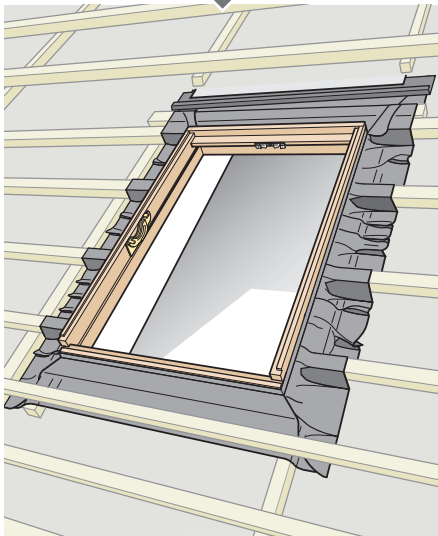

**EL**

4 VELUX

6 x 17 felter (17,333 x 7,176 mm) mellemrum 4mm.

5 VELUX

6 x 17 felter (17,333 x 7,176 mm) mellemrum 4mm.

6 VELUX

6 x 17 felter (17,333 x 7,176 mm) mellemrum 4mm.

7 VELUX

6 x 17 felter (17,333 x 7,176 mm) mellemrum 4mm.

The logo consists of the word "VELUX" in a bold, white, sans-serif font, with a registered trademark symbol (®) to its upper right. The text is centered within a solid red rectangular background.