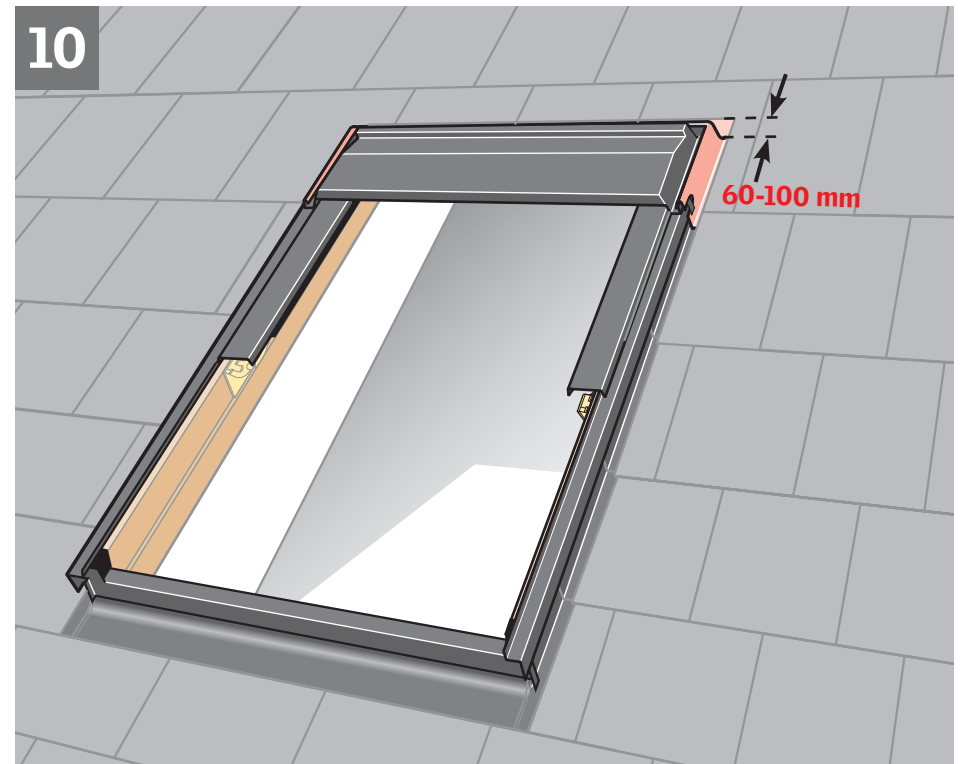

**EL**

4 VELUX

6 x 17 felter (17,333 x 7,176 mm) mellemrum 4mm.

5 VELUX

6 x 17 felter (17,333 x 7,176 mm) mellemrum 4mm.

6 VELUX

6 x 17 felter (17,333 x 7,176 mm) mellemrum 4mm.

7 VELUX

6 x 17 felter (17,333 x 7,176 mm) mellemrum 4mm.

The logo consists of the word "VELUX" in a bold, white, sans-serif font, with a registered trademark symbol (®) to its upper right. The text is centered within a solid red rectangular background.