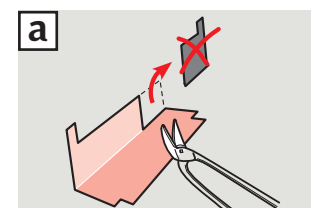

5 VELUX

6 x 17 felter (17,333 x 7,176 mm) mellemrum 4mm.