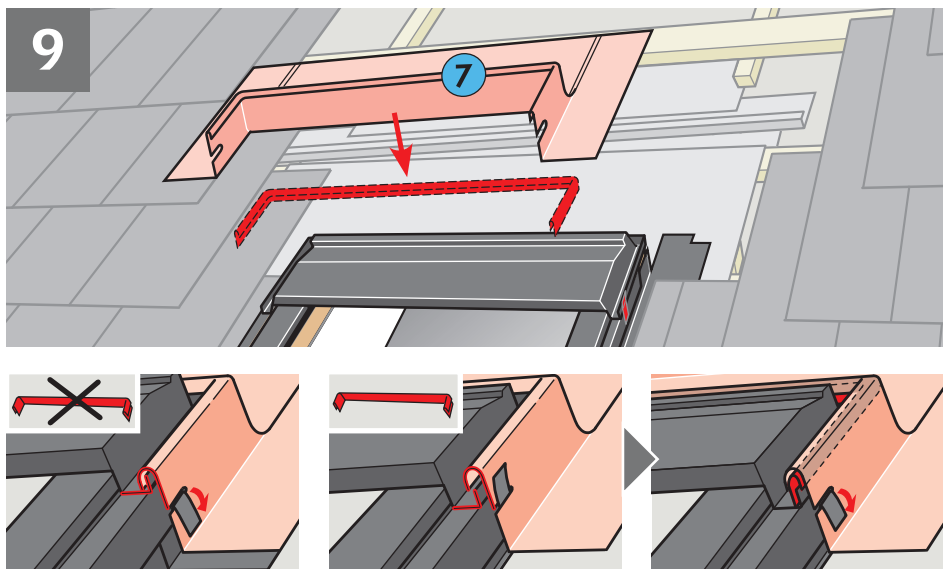

**EL**

4 VELUX

6 x 17 felter (17,333 x 7,176 mm) mellemrum 4mm.

5 VELUX

6 x 17 felter (17,333 x 7,176 mm) mellemrum 4mm.

6 VELUX

6 x 17 felter (17,333 x 7,176 mm) mellemrum 4mm.

7 VELUX

6 x 17 felter (17,333 x 7,176 mm) mellemrum 4mm.

The logo consists of the word "VELUX" in a bold, white, sans-serif font, with a registered trademark symbol (®) to its upper right. The text is centered within a solid red rectangular background.