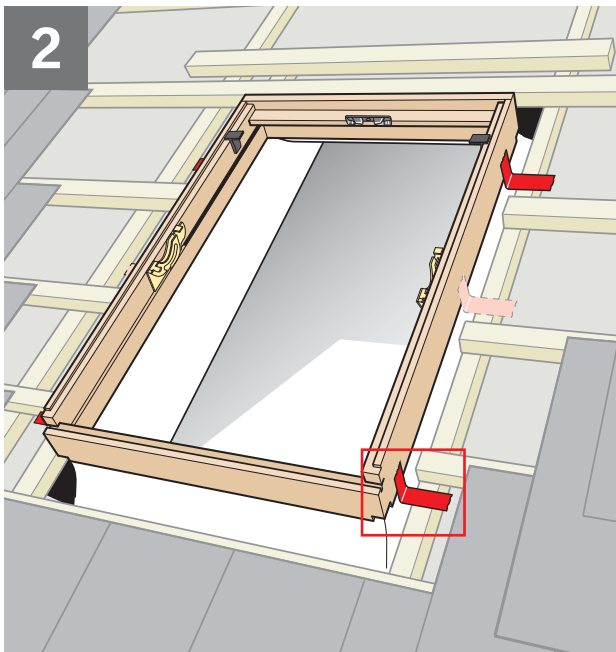

**EL**

4 VELUX

6 x 17 felter (17,333 x 7,176 mm) mellemrum 4mm.

5 VELUX

6 x 17 felter (17,333 x 7,176 mm) mellemrum 4mm.

6 VELUX

6 x 17 felter (17,333 x 7,176 mm) mellemrum 4mm.

7 VELUX

6 x 17 felter (17,333 x 7,176 mm) mellemrum 4mm.

The logo consists of the word "VELUX" in a bold, white, sans-serif font, with a registered trademark symbol (®) to its upper right. The text is centered within a solid red rectangular background.