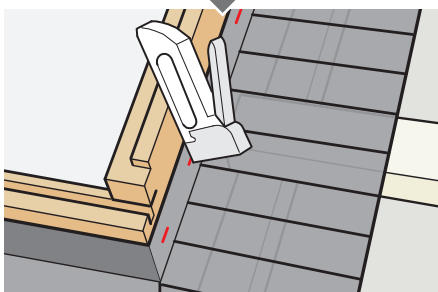

**EL**

4 VELUX

6 x 17 felter (17,333 x 7,176 mm) mellemrum 4mm.

5 VELUX

6 x 17 felter (17,333 x 7,176 mm) mellemrum 4mm.

6 VELUX

6 x 17 felter (17,333 x 7,176 mm) mellemrum 4mm.

7 VELUX

6 x 17 felter (17,333 x 7,176 mm) mellemrum 4mm.

The logo consists of the word "VELUX" in a bold, white, sans-serif font, with a registered trademark symbol (®) to its upper right. The text is centered within a solid red rectangular background.