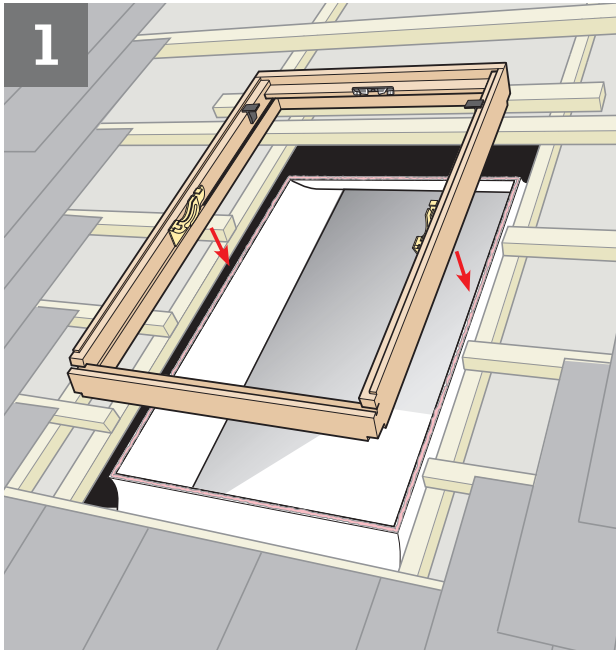

**EL**

4 VELUX

6 x 17 felter (17,333 x 7,176 mm) mellemrum 4mm.

5 VELUX

6 x 17 felter (17,333 x 7,176 mm) mellemrum 4mm.

6 VELUX

6 x 17 felter (17,333 x 7,176 mm) mellemrum 4mm.

7 VELUX

6 x 17 felter (17,333 x 7,176 mm) mellemrum 4mm.

The logo consists of the word "VELUX" in a bold, white, sans-serif font, with a registered trademark symbol (®) to its upper right. The text is centered within a solid red rectangular background.