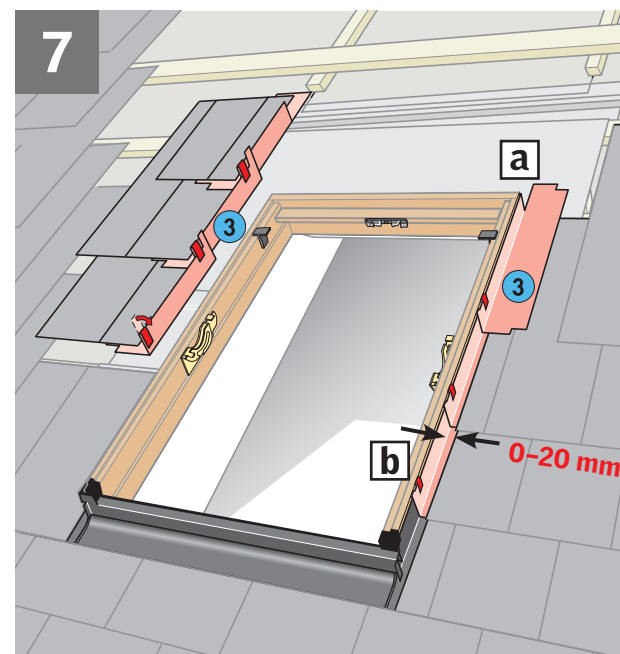

**EL**

4 VELUX

6 x 17 felter (17,333 x 7,176 mm) mellemrum 4mm.

5 VELUX

6 x 17 felter (17,333 x 7,176 mm) mellemrum 4mm.

6 VELUX

6 x 17 felter (17,333 x 7,176 mm) mellemrum 4mm.

7 VELUX

6 x 17 felter (17,333 x 7,176 mm) mellemrum 4mm.

The logo consists of the word "VELUX" in a bold, white, sans-serif font, with a registered trademark symbol (®) to its upper right. The text is centered within a solid red rectangular background.