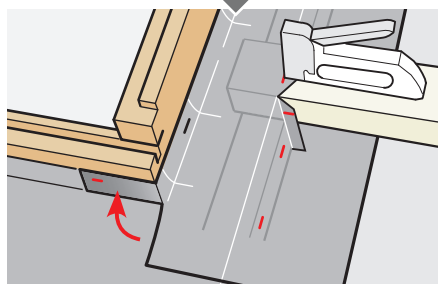

**EL**

4 VELUX

6 x 17 felter (17,333 x 7,176 mm) mellemrum 4mm.

5 VELUX

6 x 17 felter (17,333 x 7,176 mm) mellemrum 4mm.

6 VELUX

6 x 17 felter (17,333 x 7,176 mm) mellemrum 4mm.

7 VELUX

6 x 17 felter (17,333 x 7,176 mm) mellemrum 4mm.

The logo consists of the word "VELUX" in a bold, white, sans-serif font, with a registered trademark symbol (®) to its upper right. The text is centered within a solid red rectangular background.