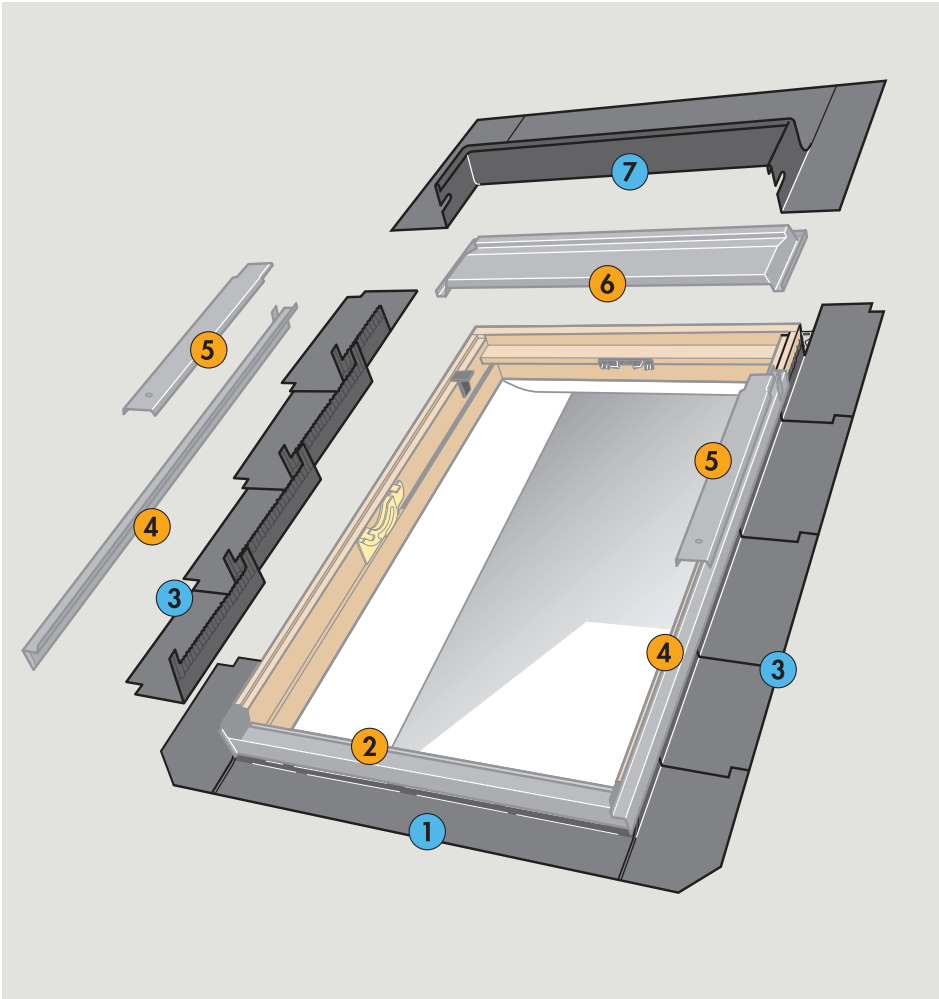

**EL**

4 VELUX

6 x 17 felter (17,333 x 7,176 mm) mellemrum 4mm.

5 VELUX

6 x 17 felter (17,333 x 7,176 mm) mellemrum 4mm.

6 VELUX

6 x 17 felter (17,333 x 7,176 mm) mellemrum 4mm.

7 VELUX

6 x 17 felter (17,333 x 7,176 mm) mellemrum 4mm.

The logo consists of the word "VELUX" in a bold, white, sans-serif font, with a registered trademark symbol (®) to its upper right. The text is centered within a solid red rectangular background.