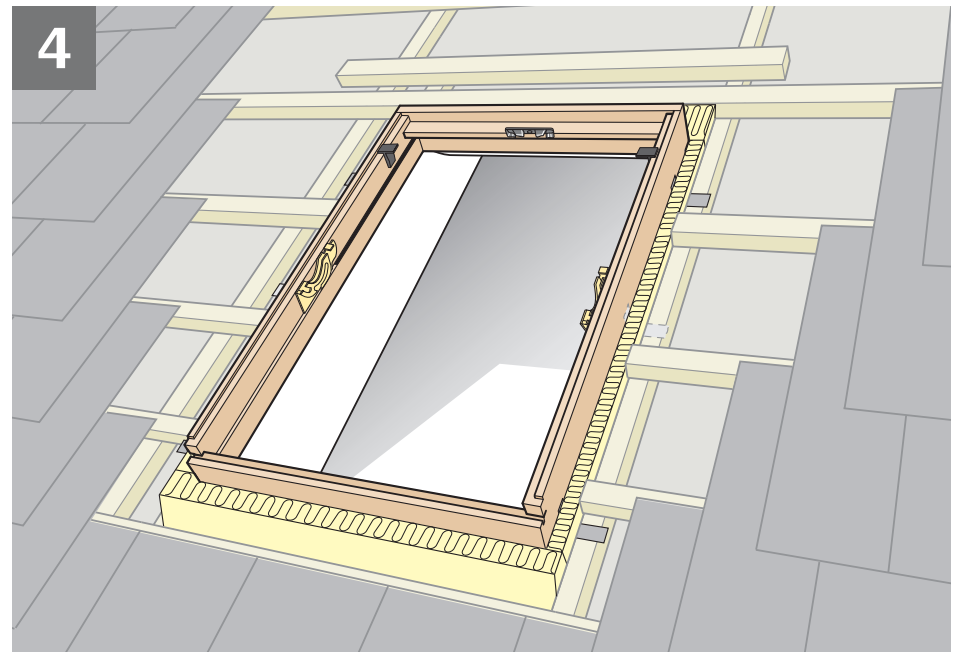

**EL**

4 VELUX

6 x 17 felter (17,333 x 7,176 mm) mellemrum 4mm.

5 VELUX

6 x 17 felter (17,333 x 7,176 mm) mellemrum 4mm.

6 VELUX

6 x 17 felter (17,333 x 7,176 mm) mellemrum 4mm.

7 VELUX

6 x 17 felter (17,333 x 7,176 mm) mellemrum 4mm.

The logo consists of the word "VELUX" in a bold, white, sans-serif font, with a registered trademark symbol (®) to its upper right. The text is centered within a solid red rectangular background.