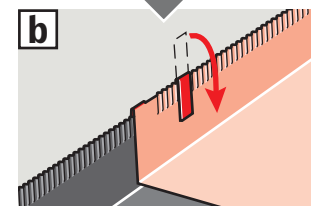

**EL**

4 VELUX

6 x 17 felter (17,333 x 7,176 mm) mellemrum 4mm.

5 VELUX

6 x 17 felter (17,333 x 7,176 mm) mellemrum 4mm.

6 VELUX

6 x 17 felter (17,333 x 7,176 mm) mellemrum 4mm.

7 VELUX

6 x 17 felter (17,333 x 7,176 mm) mellemrum 4mm.

The logo consists of the word "VELUX" in a bold, white, sans-serif font, with a registered trademark symbol (®) to its upper right. The text is centered within a solid red rectangular background.