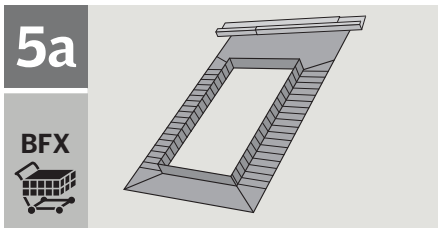

**EL**

4 VELUX

6 x 17 felter (17,333 x 7,176 mm) mellemrum 4mm.

5 VELUX

6 x 17 felter (17,333 x 7,176 mm) mellemrum 4mm.

6 VELUX

6 x 17 felter (17,333 x 7,176 mm) mellemrum 4mm.

7 VELUX

6 x 17 felter (17,333 x 7,176 mm) mellemrum 4mm.

The logo consists of the word "VELUX" in a bold, white, sans-serif font, with a registered trademark symbol (®) to its upper right. The text is centered within a solid red rectangular background.