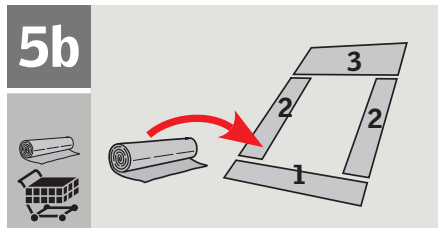

**EL**

4 VELUX

6 x 17 felter (17,333 x 7,176 mm) mellemrum 4mm.

5 VELUX

6 x 17 felter (17,333 x 7,176 mm) mellemrum 4mm.

6 VELUX

6 x 17 felter (17,333 x 7,176 mm) mellemrum 4mm.

7 VELUX

6 x 17 felter (17,333 x 7,176 mm) mellemrum 4mm.

The logo consists of the word "VELUX" in a bold, white, sans-serif font, with a registered trademark symbol (®) to its upper right. The text is centered within a solid red rectangular background.