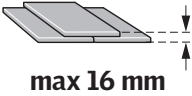

**EL**

4 VELUX

6 x 17 felter (17,333 x 7,176 mm) mellemrum 4mm.

5 VELUX

6 x 17 felter (17,333 x 7,176 mm) mellemrum 4mm.

6 VELUX

6 x 17 felter (17,333 x 7,176 mm) mellemrum 4mm.

7 VELUX

6 x 17 felter (17,333 x 7,176 mm) mellemrum 4mm.

The logo consists of the word "VELUX" in a bold, white, sans-serif font, with a registered trademark symbol (®) to its upper right. The text is centered within a solid red rectangular background.