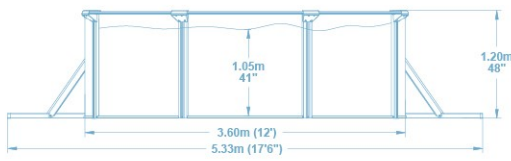

# 56369

↔ 610 x 360 x 120cm - 20' x 12' x 48"

HYDRIMUM™ OVAL

216,50kg - 477,30lb

90%

19,929L  
5,265gal.

1 GALVANIZED STEEL WALL

2 Ø 38MM - Ø 1.50"