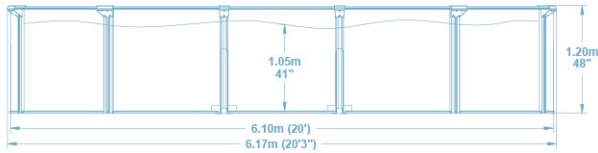

# 56369

↔ 610 x 360 x 120cm - 20' x 12' x 48"

HYDRIMUM™ OVAL

216,50kg - 477,30lb

90%

19,929L  
5,265gal.

1 GALVANIZED STEEL WALL

2 Ø 38MM - Ø 1.50"