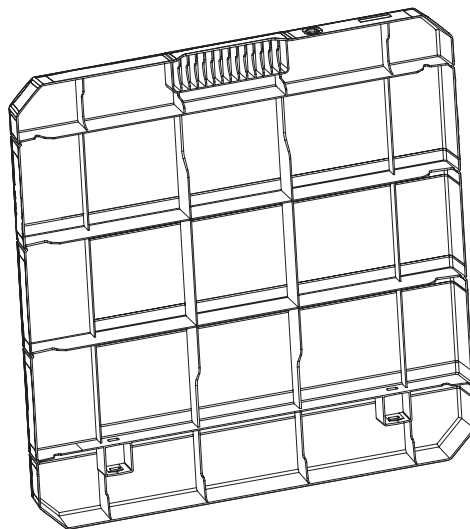

C

PZ / PCS 2

B

PZ / PCS 2

00

PZ / PCS 1

E

PZ / PCS 2

A

PZ / PCS 1