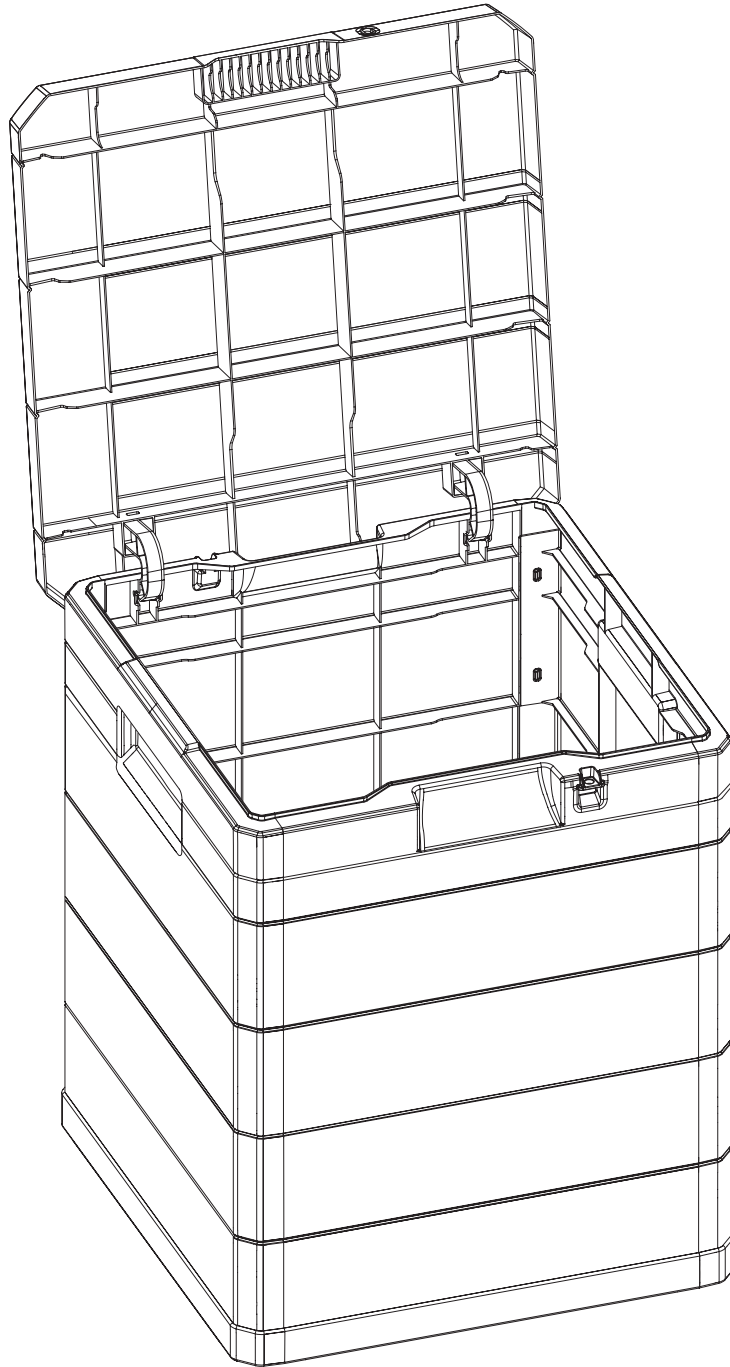

TOOMAX[®]

MULTIBOX WOODY'S 90

Art. 173 cm 42,5x44x50h | in 16,7x17x19,7h

C

PZ / PCS 2

B

PZ / PCS 2

00