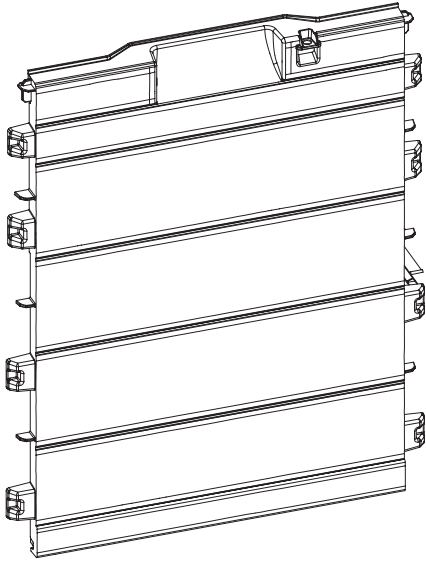

TOOMAX[®]

MULTIBOX WOODY'S 90

Art. 173 cm 42,5x44x50h | in 16,7x17x19,7h

C

PZ / PCS 2

B

PZ / PCS 2

00