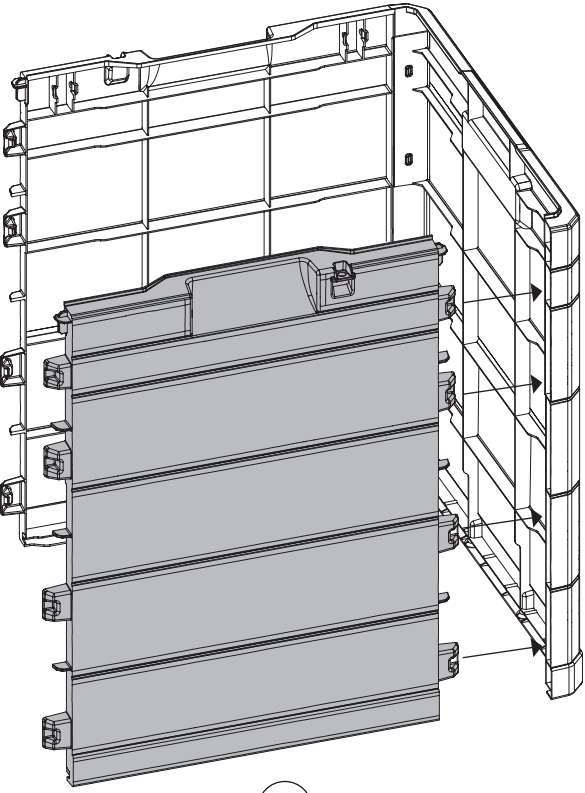

TOOMAX[®]

MULTIBOX WOODY'S 90

Art. 173 cm 42,5x44x50h | in 16,7x17x19,7h

C

PZ / PCS 2

B

PZ / PCS 2

00

C

B

2

C

C

3

00

x1