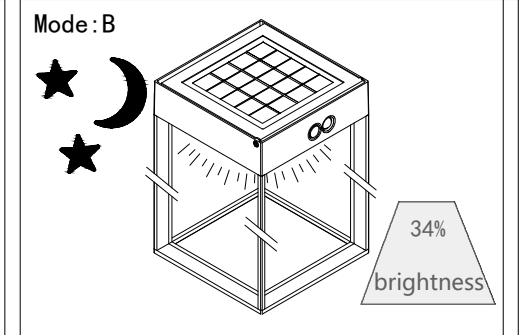

Mode : B

34%
brightness