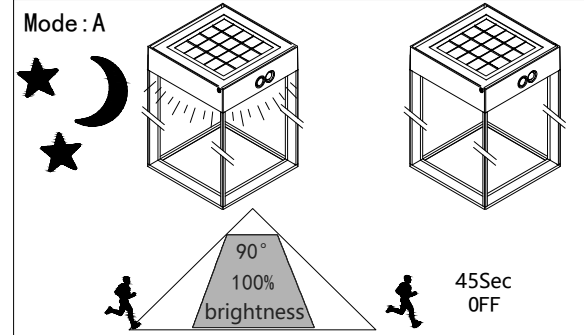

→ OFF

8-12h

2M

Max.5M

90°

~1.7M

Mode : A

90°
100%
brightness