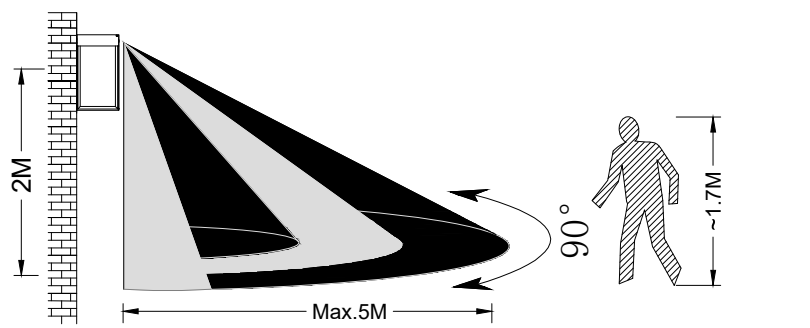

→ OFF

8-12h

2M

Max.5M

90°

~1.7M

Mode : A

90°
100%
brightness