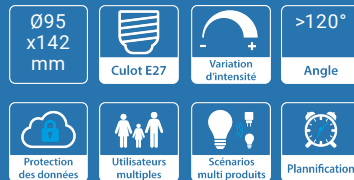

KE1500BRVBCCT

Ampoule LED SMD connectée KOZii, G95, culot E27, 1521 Lumens, RVB + CCT

Wifi
+ BLUETOOTH

Appairage

Commande
vocale

Sans passerelle

1521 lm | 100W **F**

COULEURS CHANGEANTES + CCT