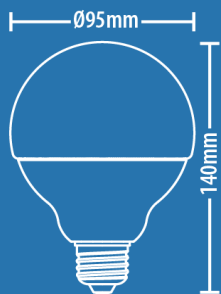

KE1500BRVBCCT

Ampoule LED SMD connectée KOZii, G95, culot E27, 1521 Lumens, RVB + CCT

Wifi
+ BLUETOOTH

Appairage

Commande
vocale

Sans passerelle

1521 lm | 100W **F**

COULEURS CHANGEANTES + CCT