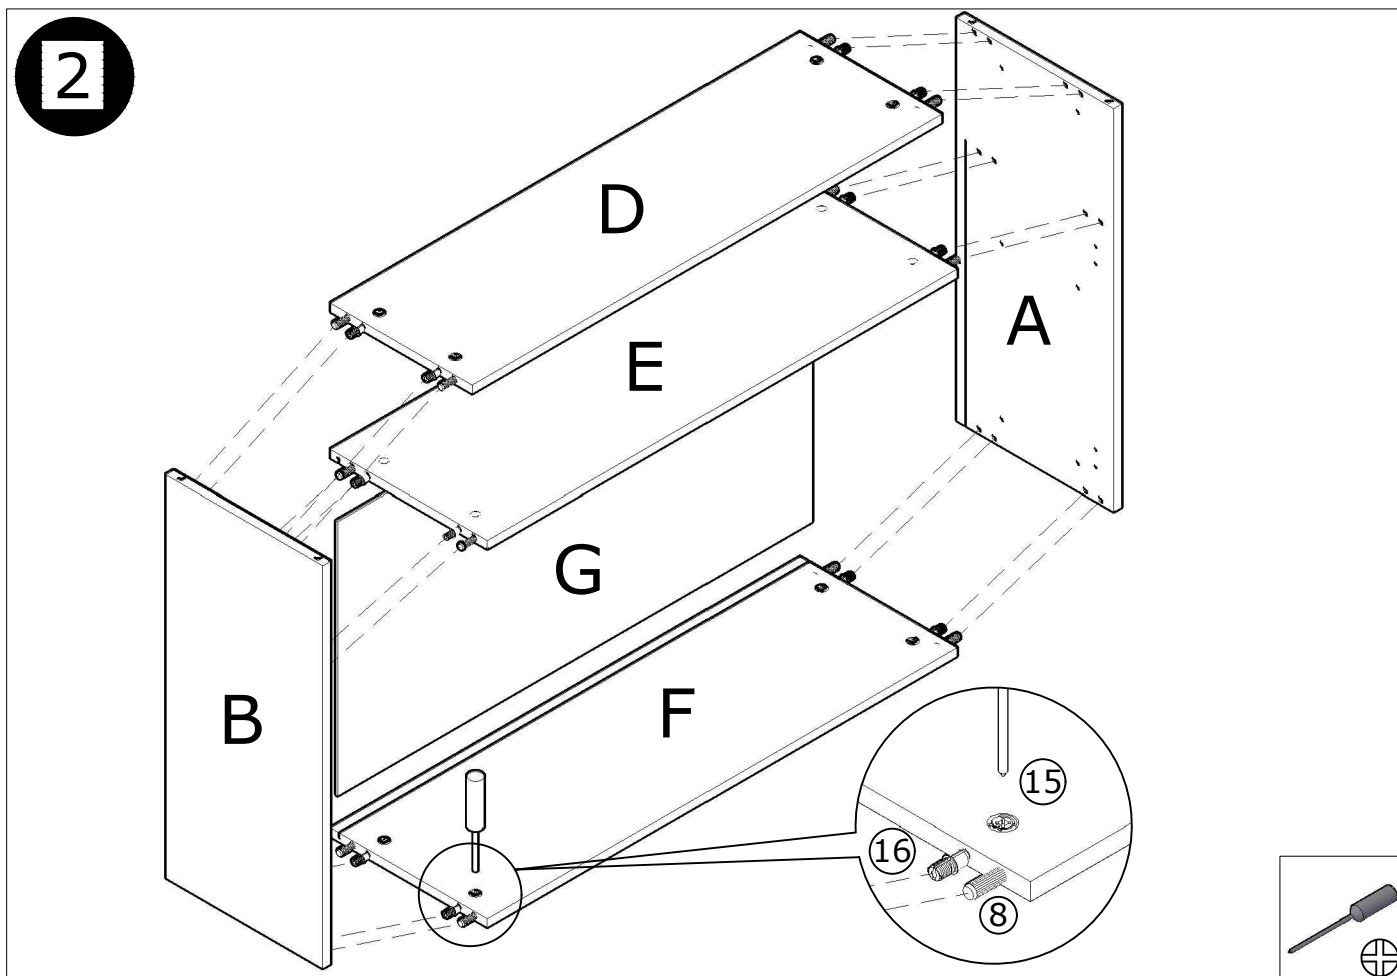

MODULO CENTRAL APARADOR "COZY" 102X75 CM