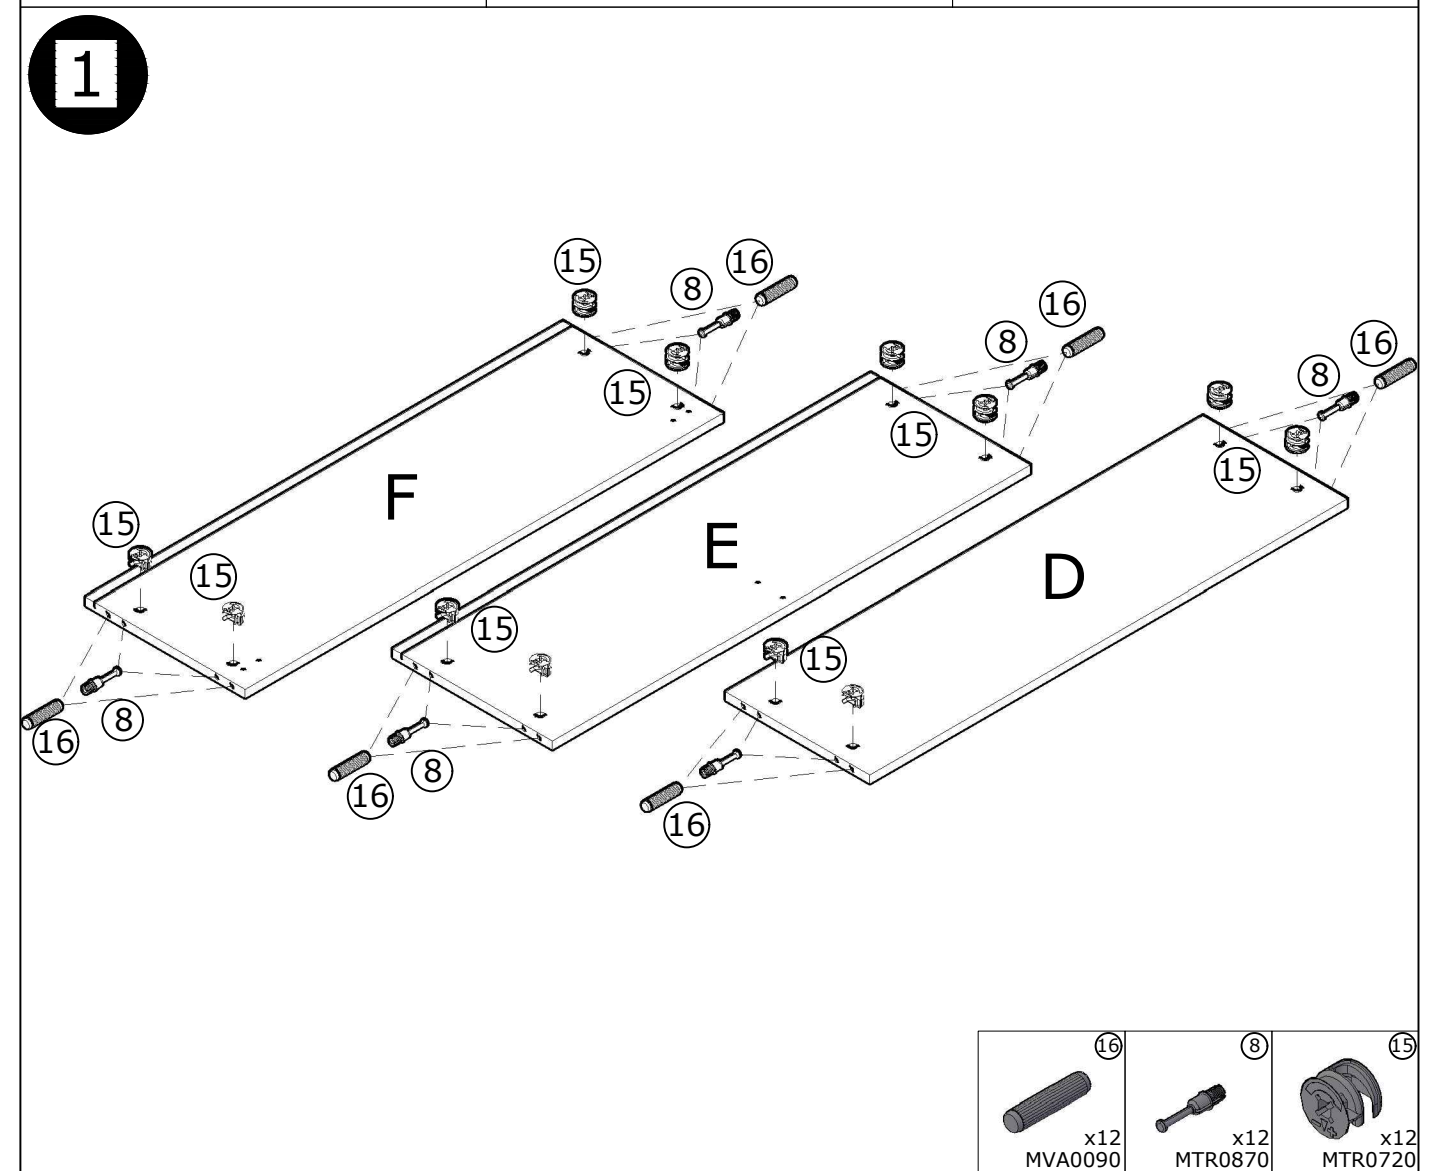

MODULO CENTRAL APARADOR "COZY" 102X75 CM

MODULO CENTRAL APARADOR "COZY" 102X75 CM

MODULO CENTRAL APARADOR "COZY" 102X75 CM

2	x20 3,5x16 MTR0420	8	x12 MTR0870	15	x12 MTR0720
91	x6 MVA0971	17	x4 MTA0020	16	x16 MVA0090
25	x4 MBB0403	28	x4 MBB0401	53	x2 MBB0291
70	x1 MVA2568	42	x4 MTR0250 3,5x30	94	x2 MPP0005