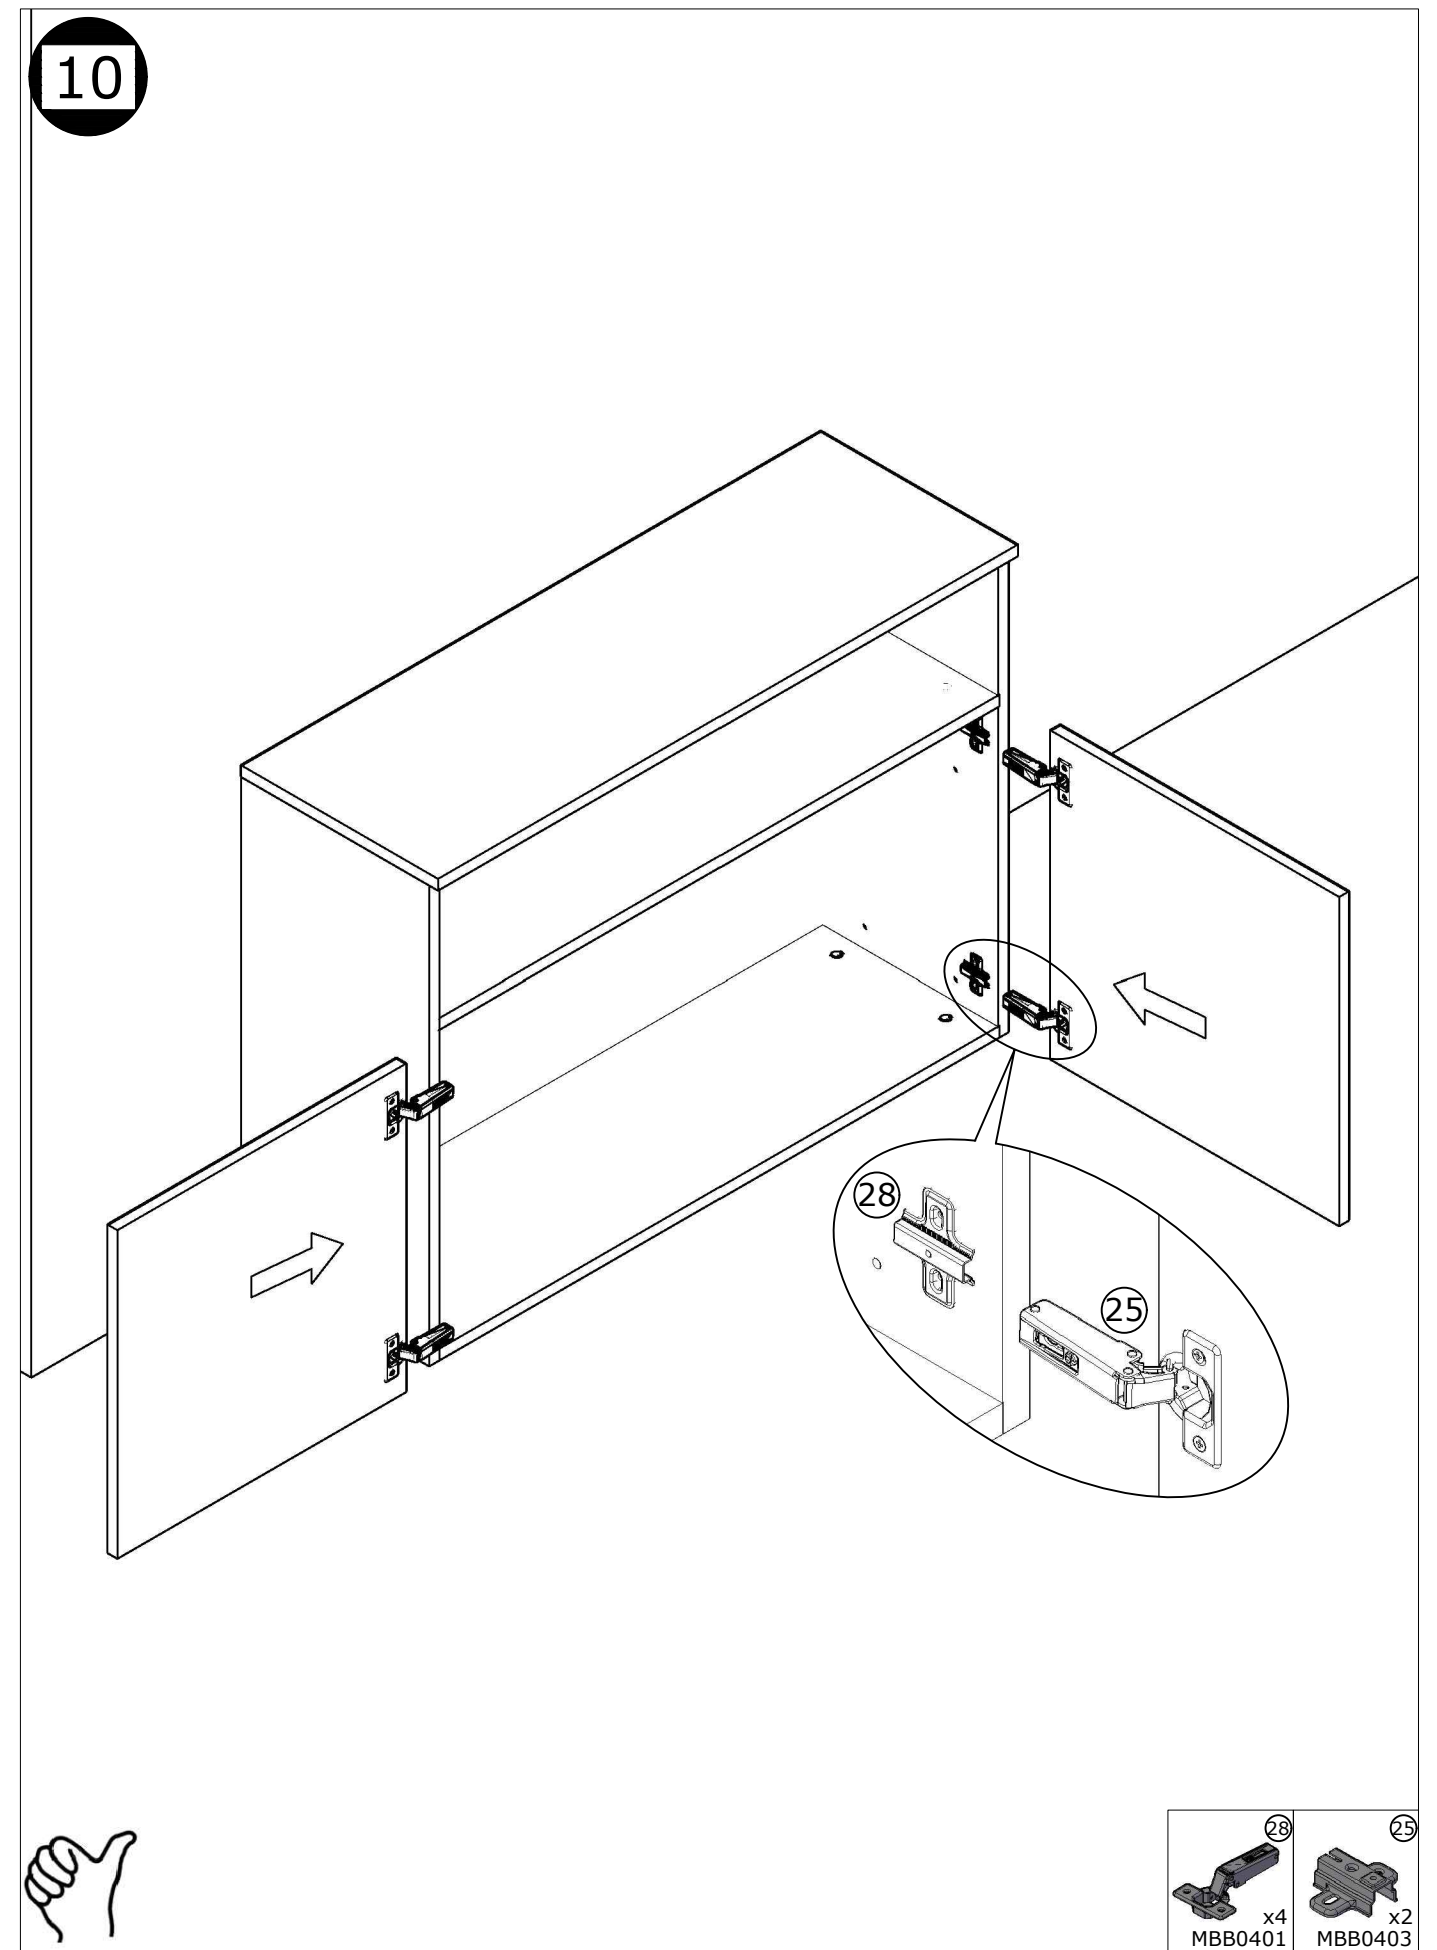

MODULO CENTRAL APARADOR "COZY" 102X75 CM