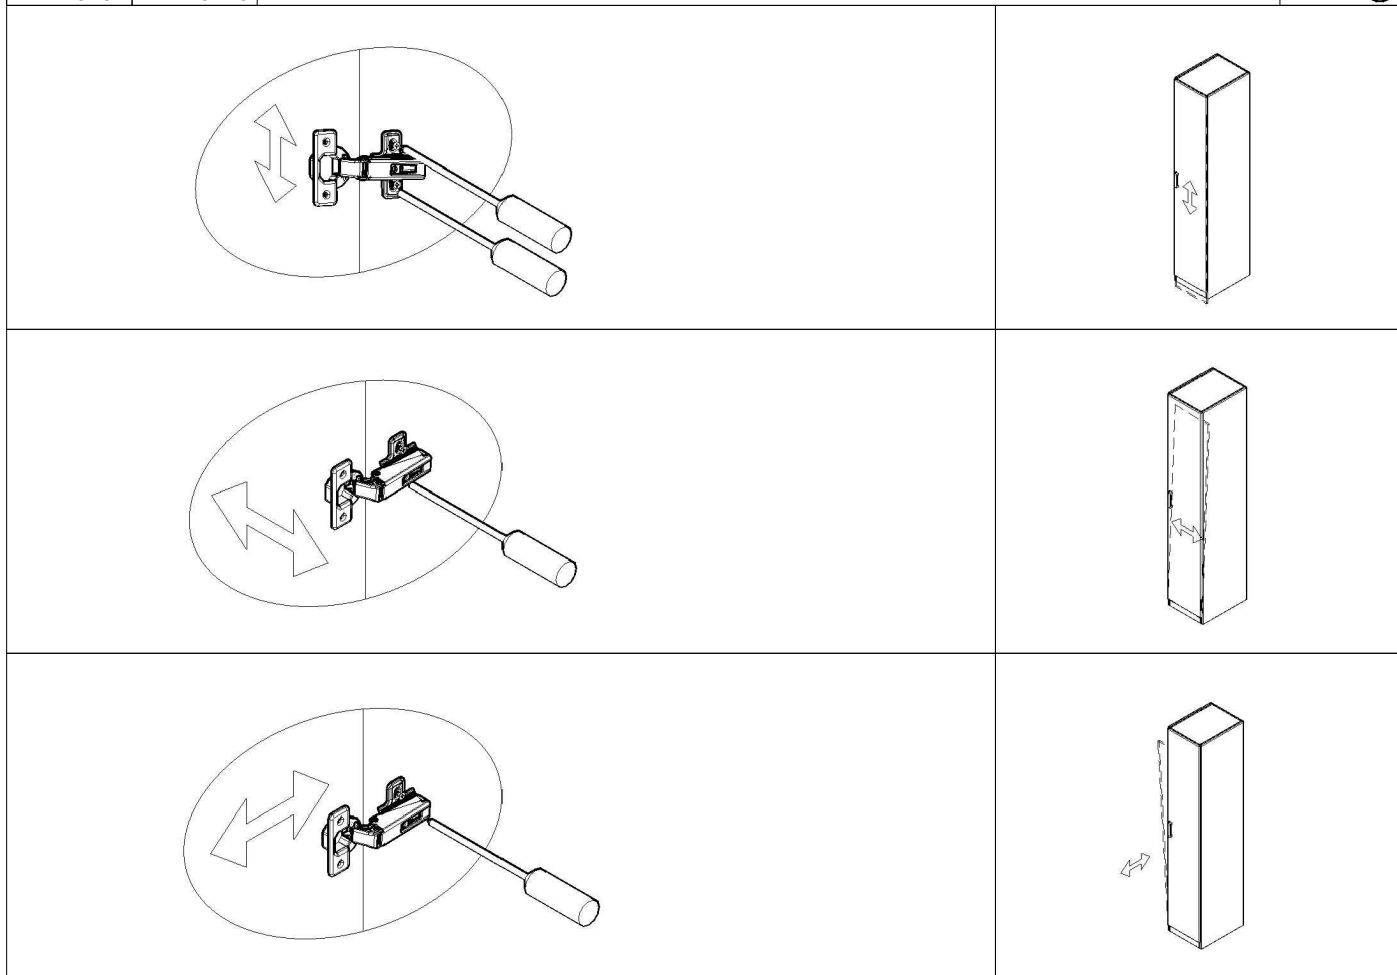

MODULO CENTRAL APARADOR "COZY" 102X75 CM