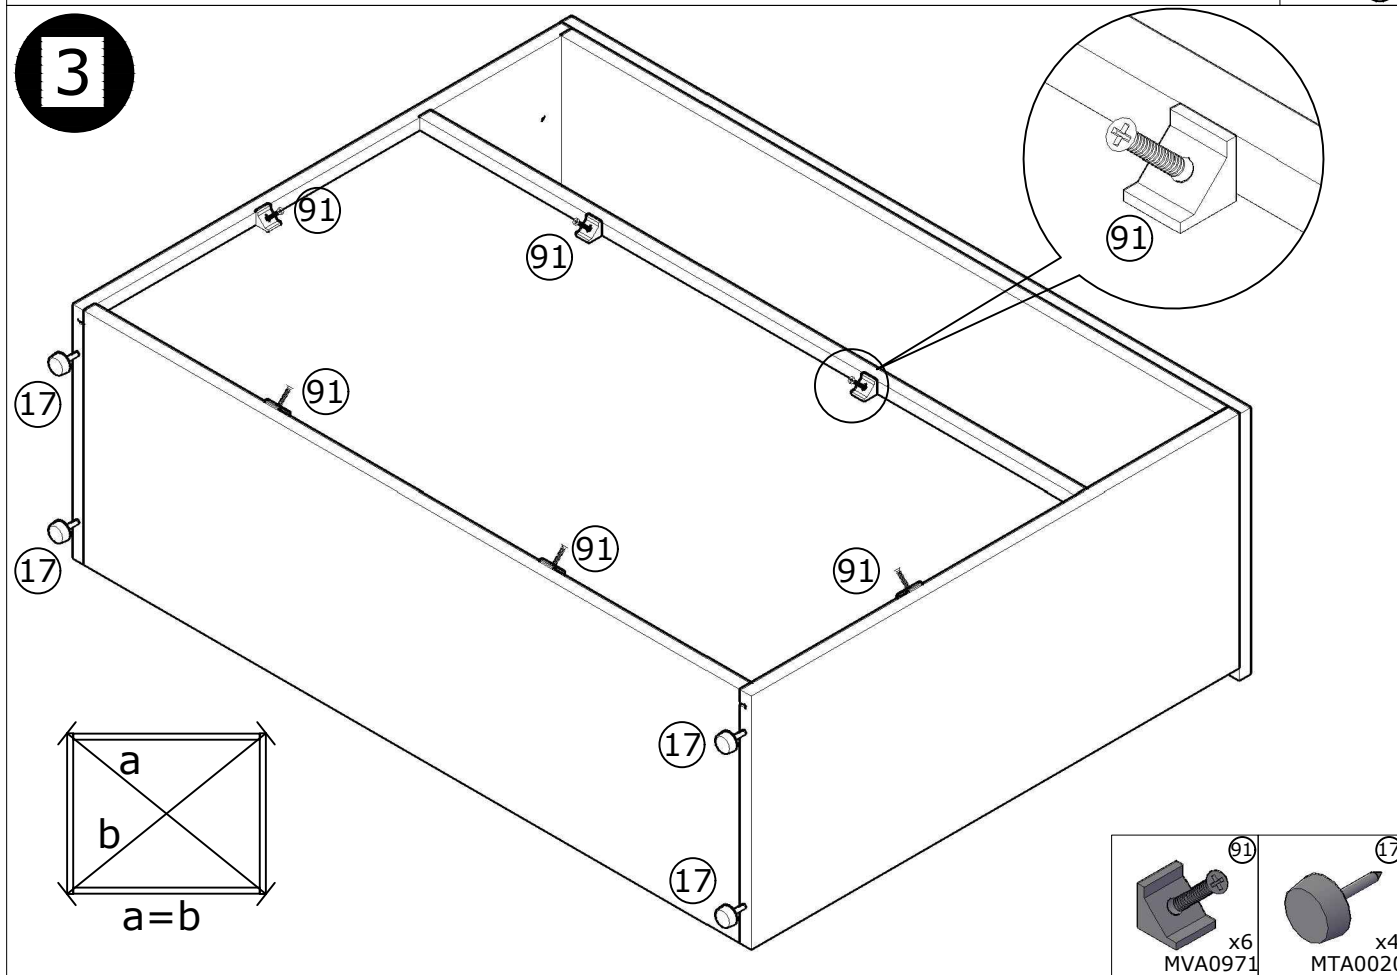

MODULO CENTRAL APARADOR "COZY" 102X75 CM