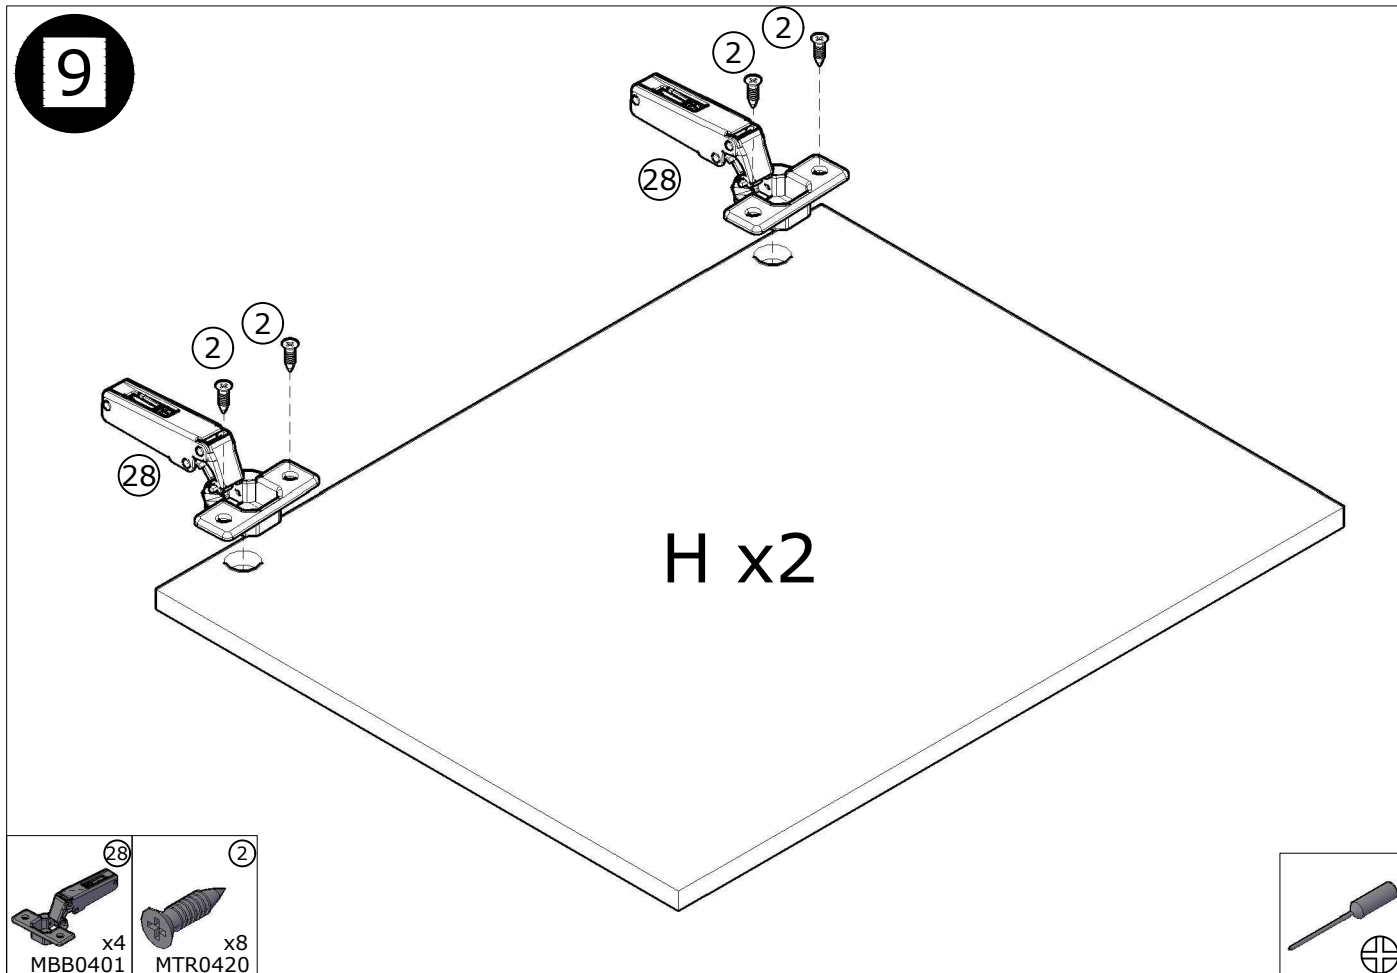

MODULO CENTRAL APARADOR "COZY" 102X75 CM