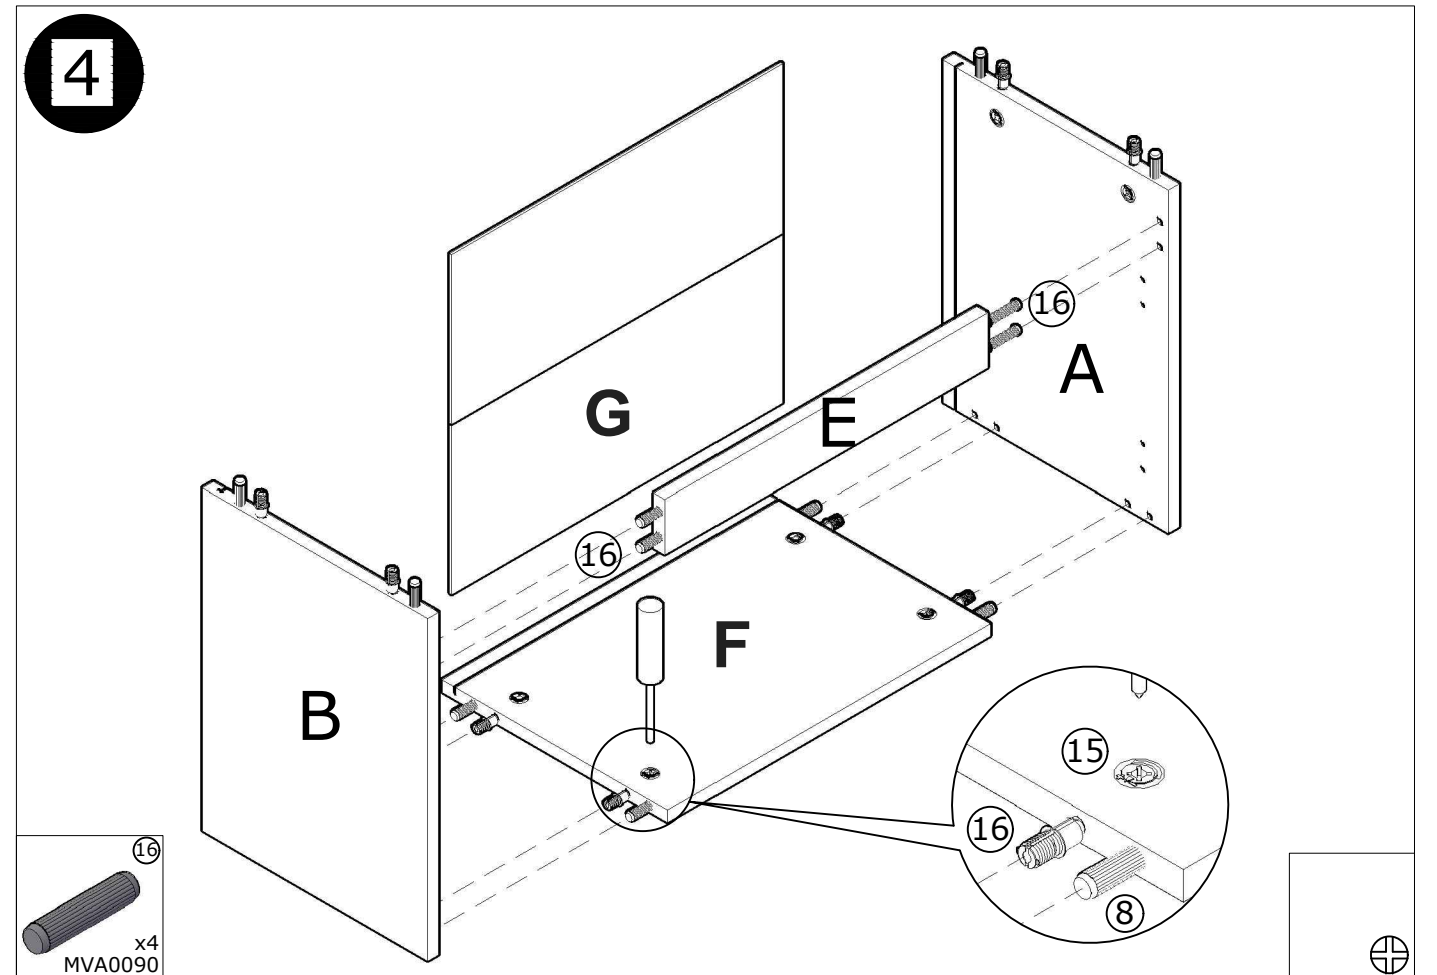

# MODULO LATERAL TV "COZY" 51X45 CM.

2	x14 3,5x16 MTR0420	8	x8 MTR0870	15	x8 MTR0720
91	x6 MVA0971	17	x4 MTA0020	16	x12 MVA0090
25	x2 MBB0403	28	x2 MBB0401	90	x3 MVA1864
71	x4 D:17 MVA1736	42	x4 MTR0250 3,5x30		

MODULO LATERAL TV "COZY" 51X45 CM.

MODULO LATERAL TV "COZY" 51X45 CM.

OPTION 1

SIDE VIEW

OPTION 2

X cm = Y cm

FRONT VIEW

100 cm / 120 cm / 140 cm