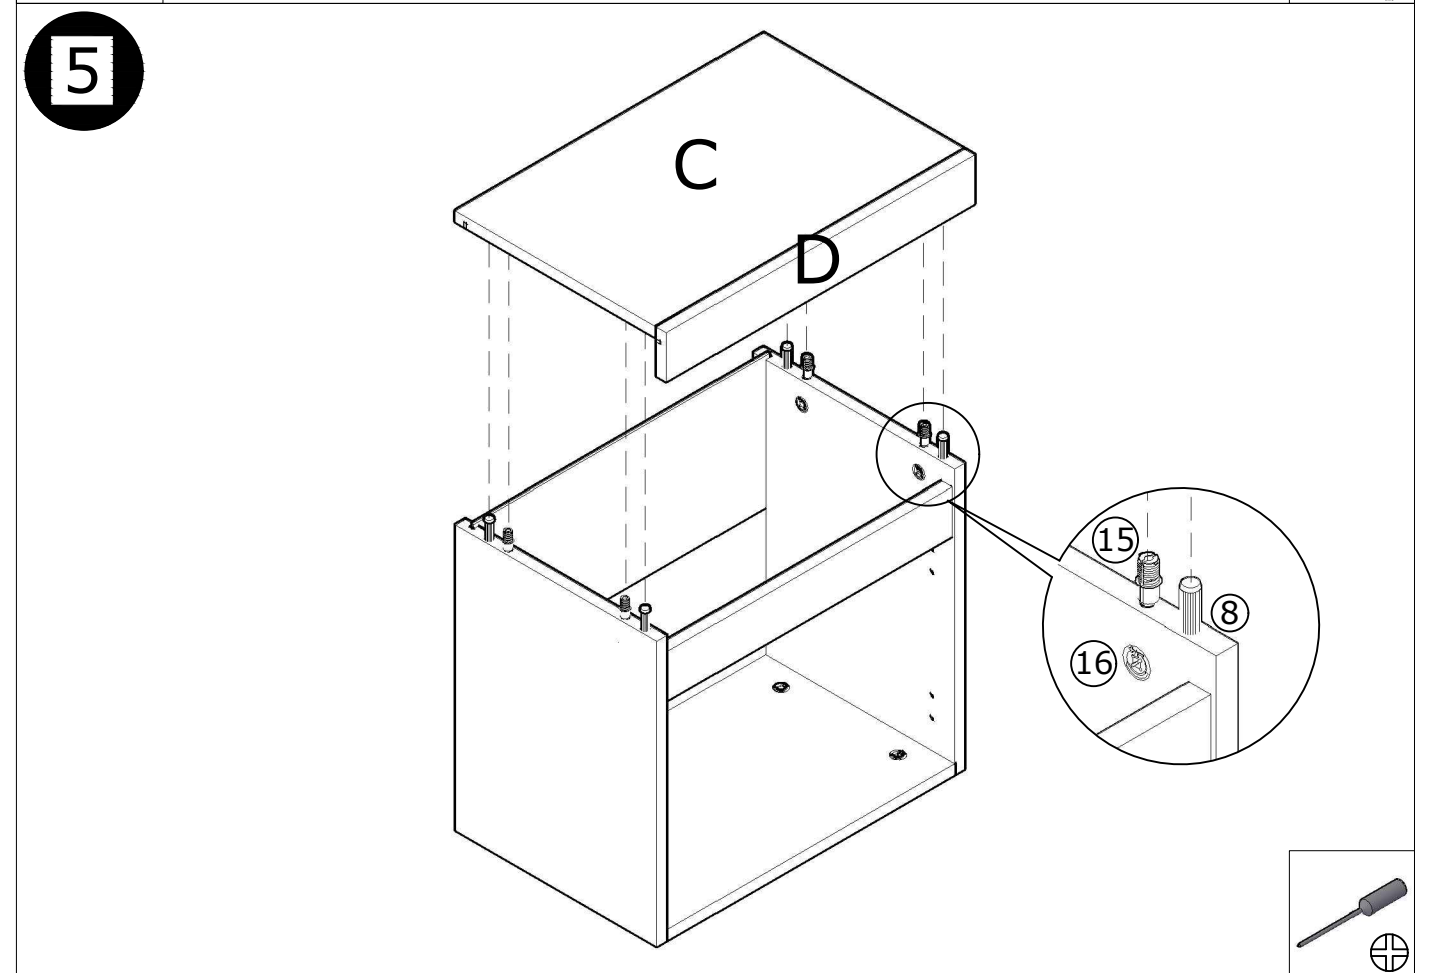

MODULO LATERAL TV "COZY" 51X45 CM.