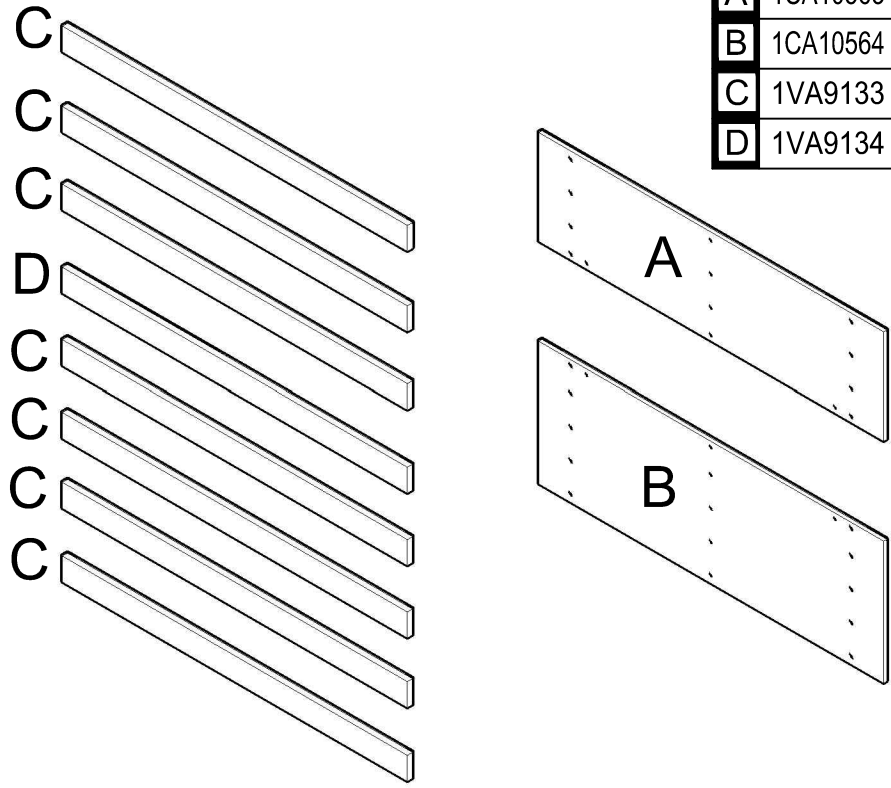

PANEL PRINCIPAL "COZY" 107x70 cm

①	x4	③③	x13	②②	x4
	MTR0150 4,5x50		MTR0270 4x25		MTA0010
②①	x2	②②	x18	②③	x4
	MCL0090		MVA2208 8X20		D-13 mm MVA1251

A	1CA10563	x1	1071 x 293 x 10
B	1CA10564	x1	1071 x 382 x 10
C	1VA9133	x7	1071 x 70 x 16
D	1VA9134	x1	1071 x 70 x 16