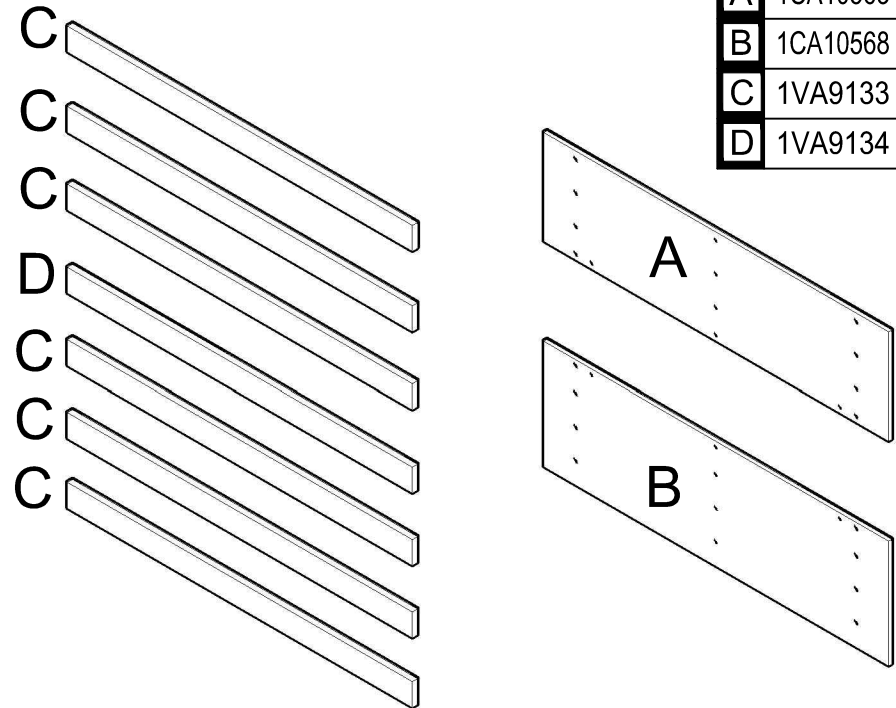

PANEL CONTINUIDAD "COZY" 107x70 cm

①	x4	③③	x12	②①	x4
	MTR0150 4,5x50		MTR0270 4x25		MTA0010
②①	x2	②②	x16	②③	x4
	MCL0090		MVA2208 8x20		D-13 mm MVA1251

A	1CA10563	x1	1071 x 293 x 10
B	1CA10568	x1	1071 x 336 x 10
C	1VA9133	x6	1071 x 70 x 16
D	1VA9134	x1	1071 x 70 x 16