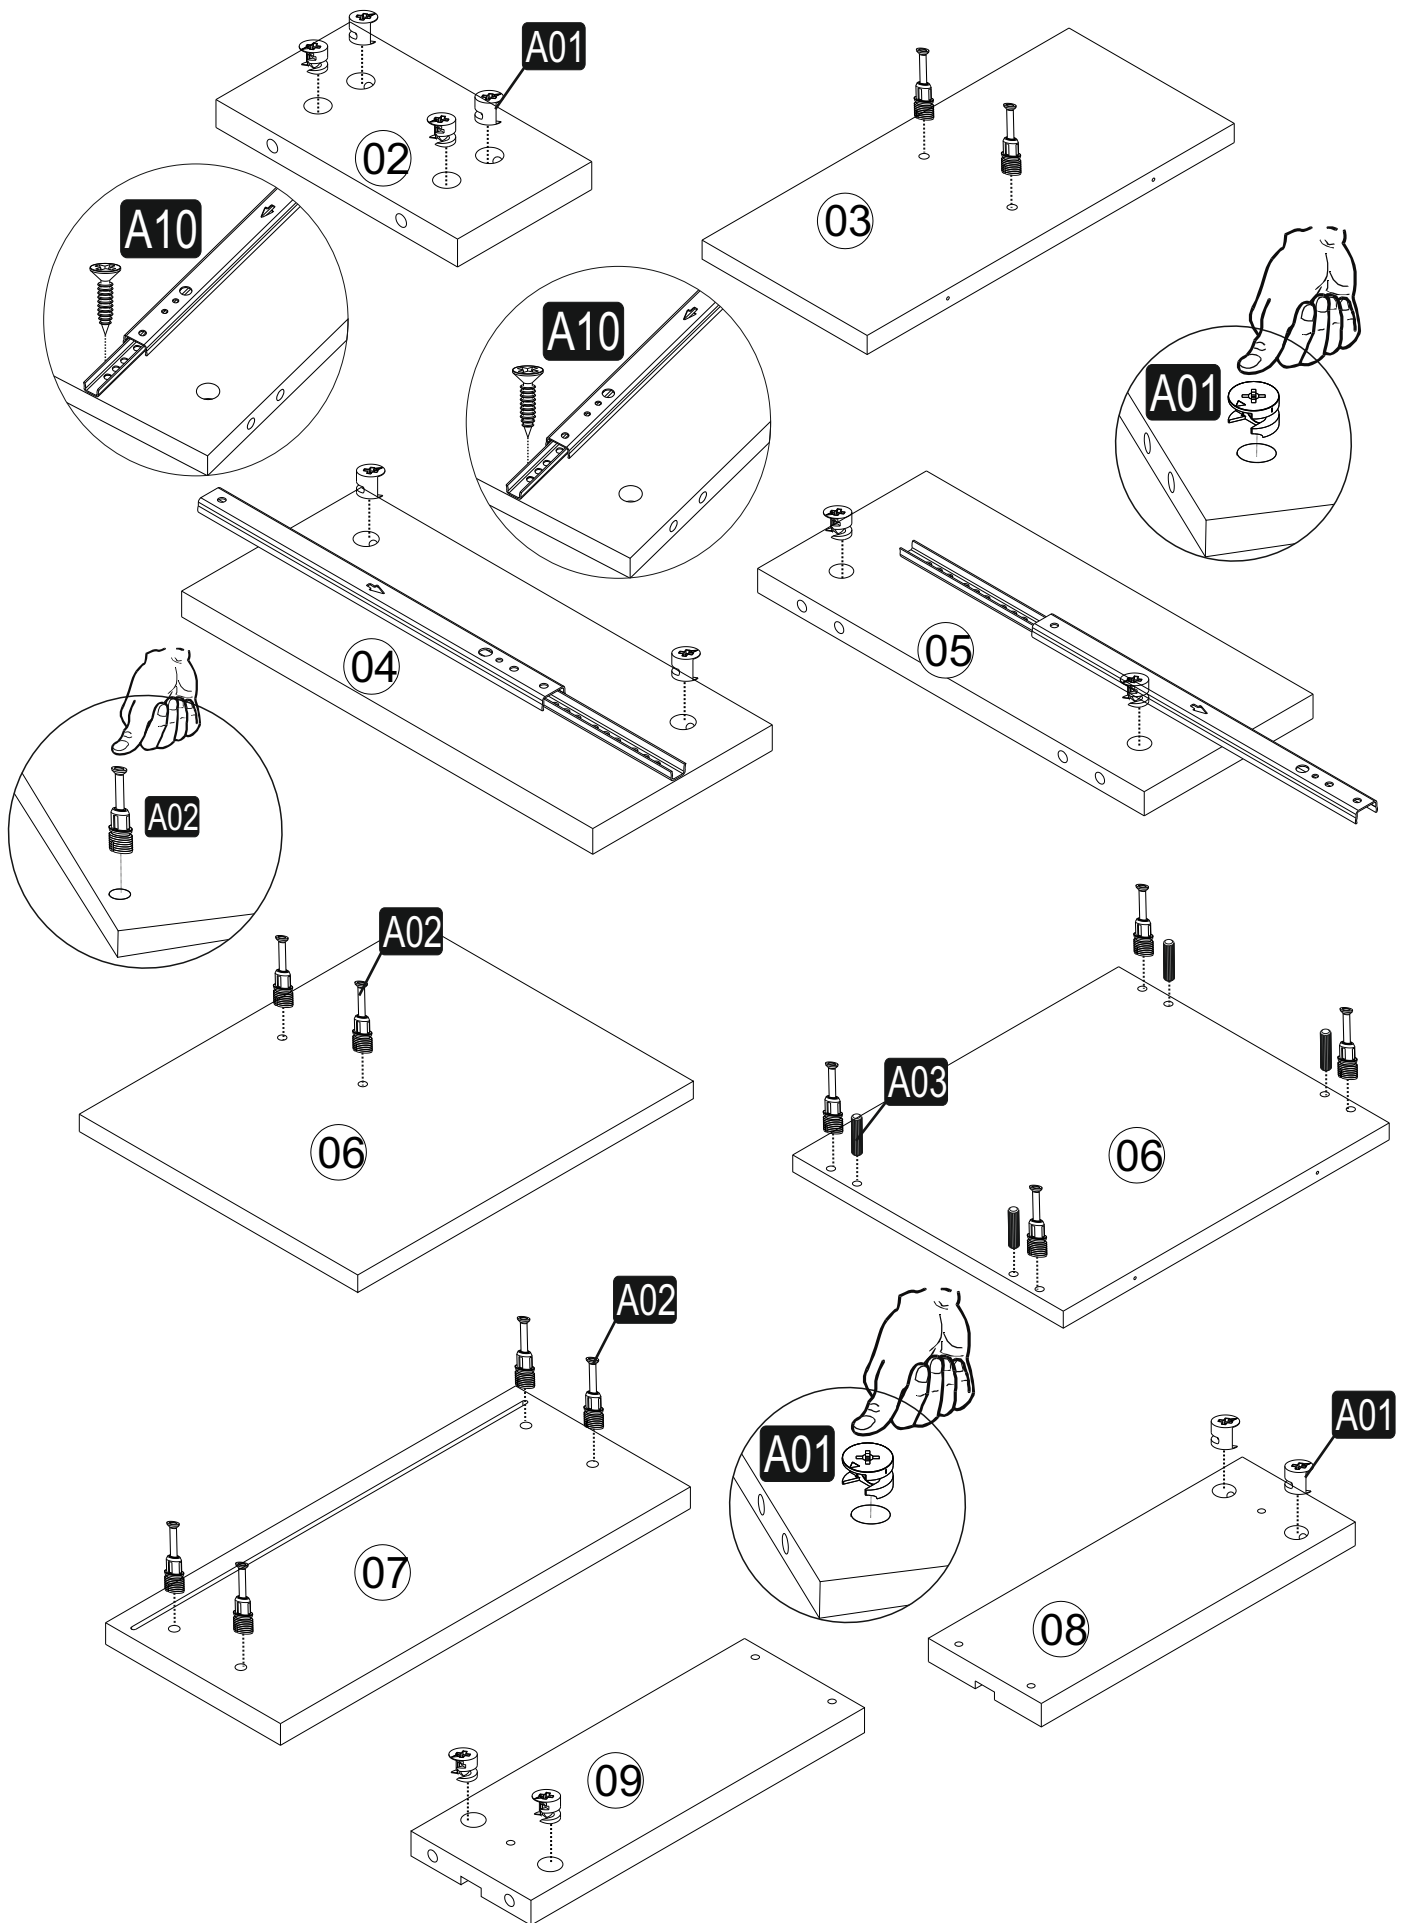

ATTENTION!!

Minifix is the main connection material used in products.
Before starting assembly, please check the drawings below...

The necessary tools (not included)

ACCESSORY LIST

A01  12x	A02  12x	A03  4x	A28  13x	A04  A 8x D 4x
D08 <small>17MM*L 278 MM</small>  1x	D09 <small>M4x15 YHB</small>  2x	A10 <small>3,5x18 YHB</small>  4x	A09 <small>4x50 YHB</small>  12x	A16  D 4x A 8x
D69 <small>Ø8</small>  4x	D41 <small>5x70 YHB</small>  4x			

GENERAL VIEW

ASSEMBLY MANUAL

1

2

3

4

5

6