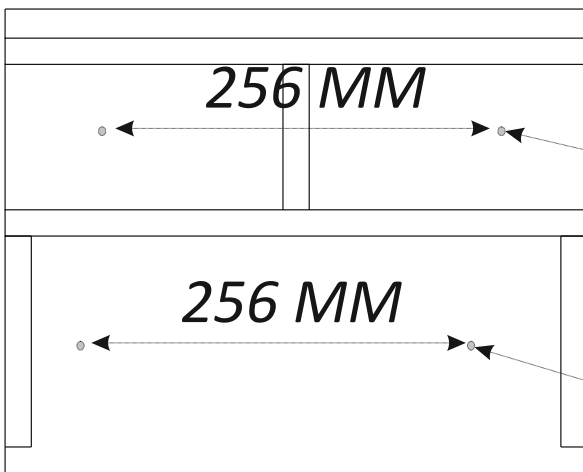

ATTENTION!!

Minifix is the main connection material used in products.
Before starting assembly, please check the drawings below...

The necessary tools (not included)

ACCESSORY LIST

A01  12x	A02  12x	A03  4x	A28  13x	A04  A 8x D 4x
D08 <small>17MM*L 278 MM</small>  1x	D09 <small>M4x15 YHB</small>  2x	A10 <small>3,5x18 YHB</small>  4x	A09 <small>4x50 YHB</small>  12x	A16  D 4x A 8x
D69 <small>Ø8</small>  4x	D41 <small>5x70 YHB</small>  4x			

GENERAL VIEW

ASSEMBLY MANUAL

1

2

3

4

5

6

7

8

9

PART-1

PART-2

PART-3

PART-4

10